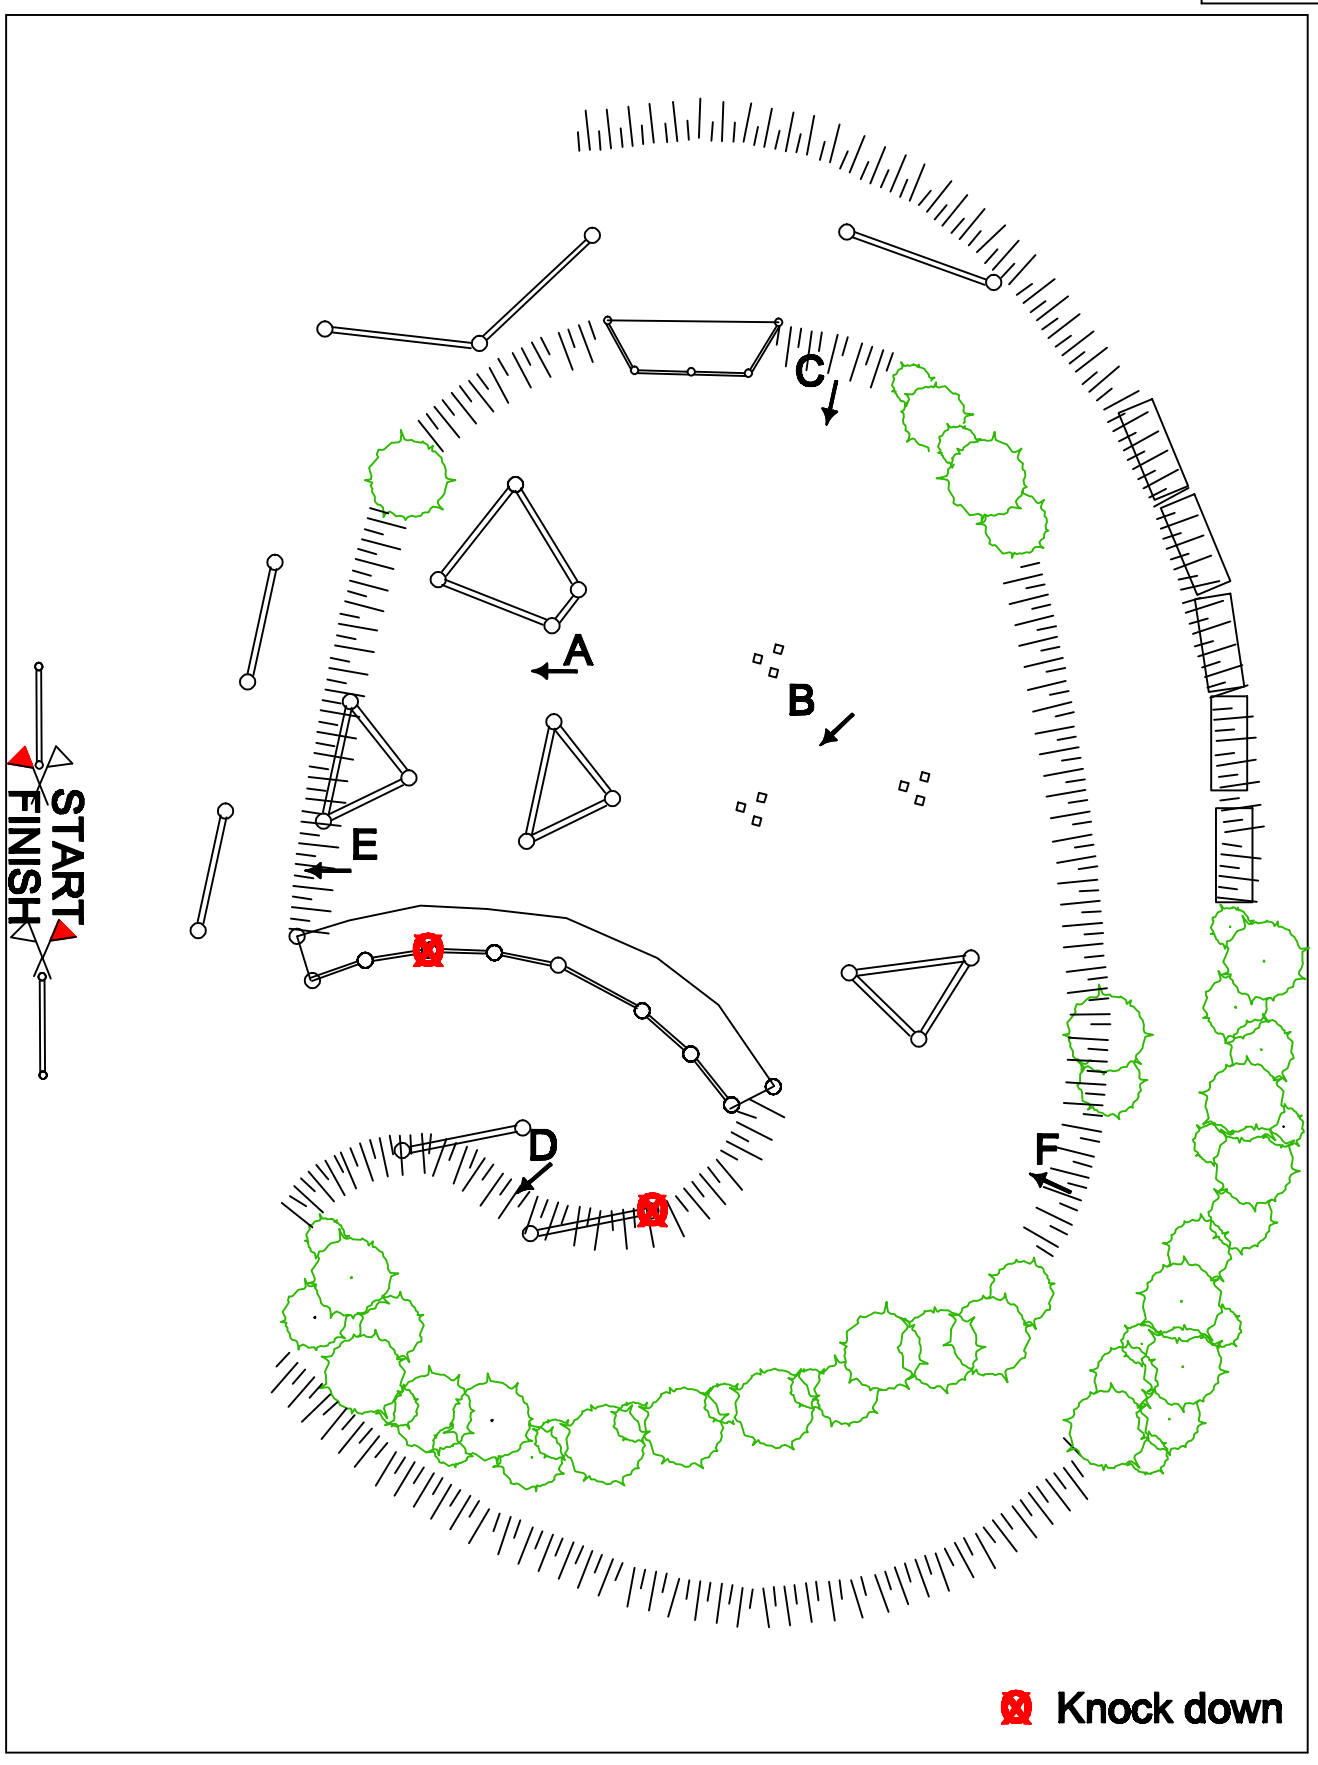

Outdoor Brabant
Breda

CAIP CAIO Obstacle 3