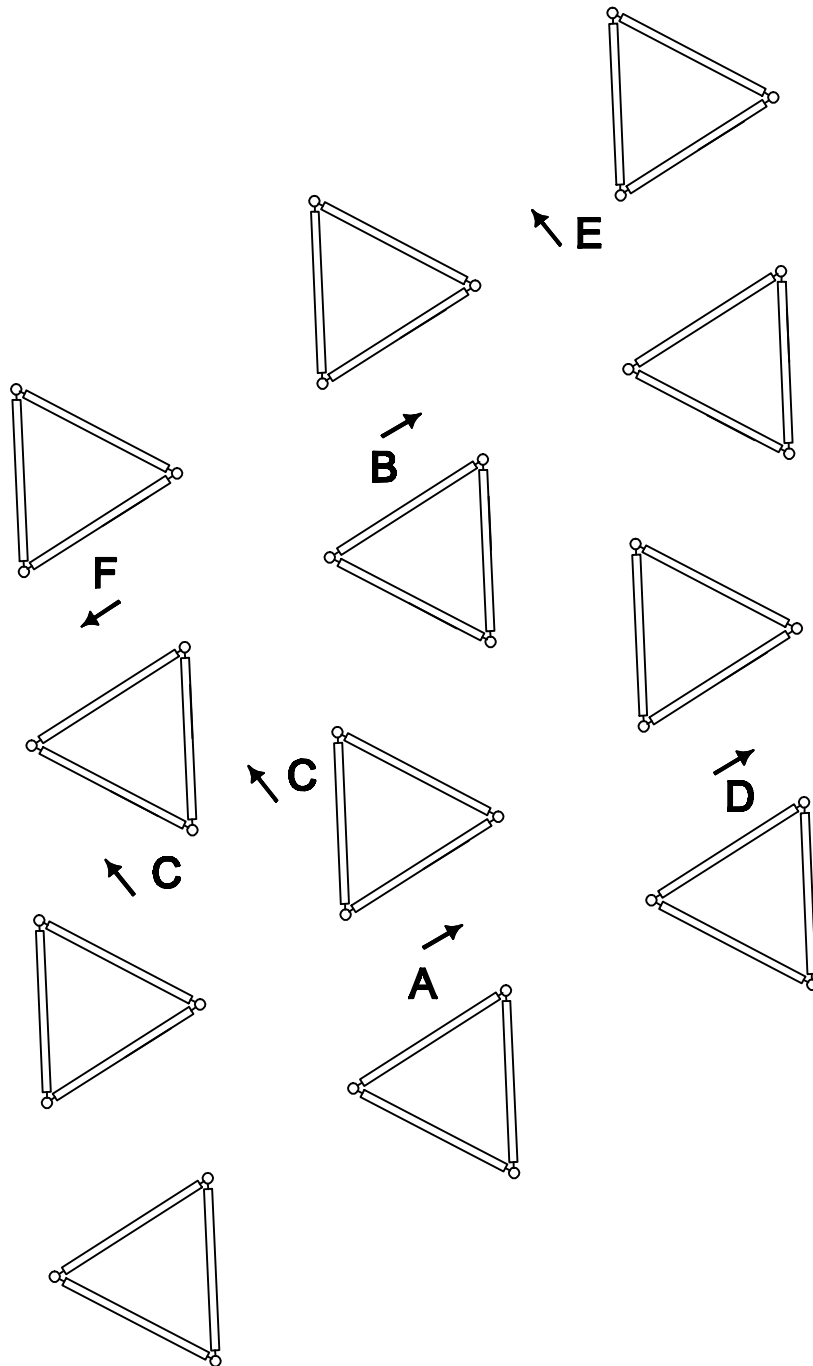

CAIP Obstacle 2

START

FINISH

Knock down