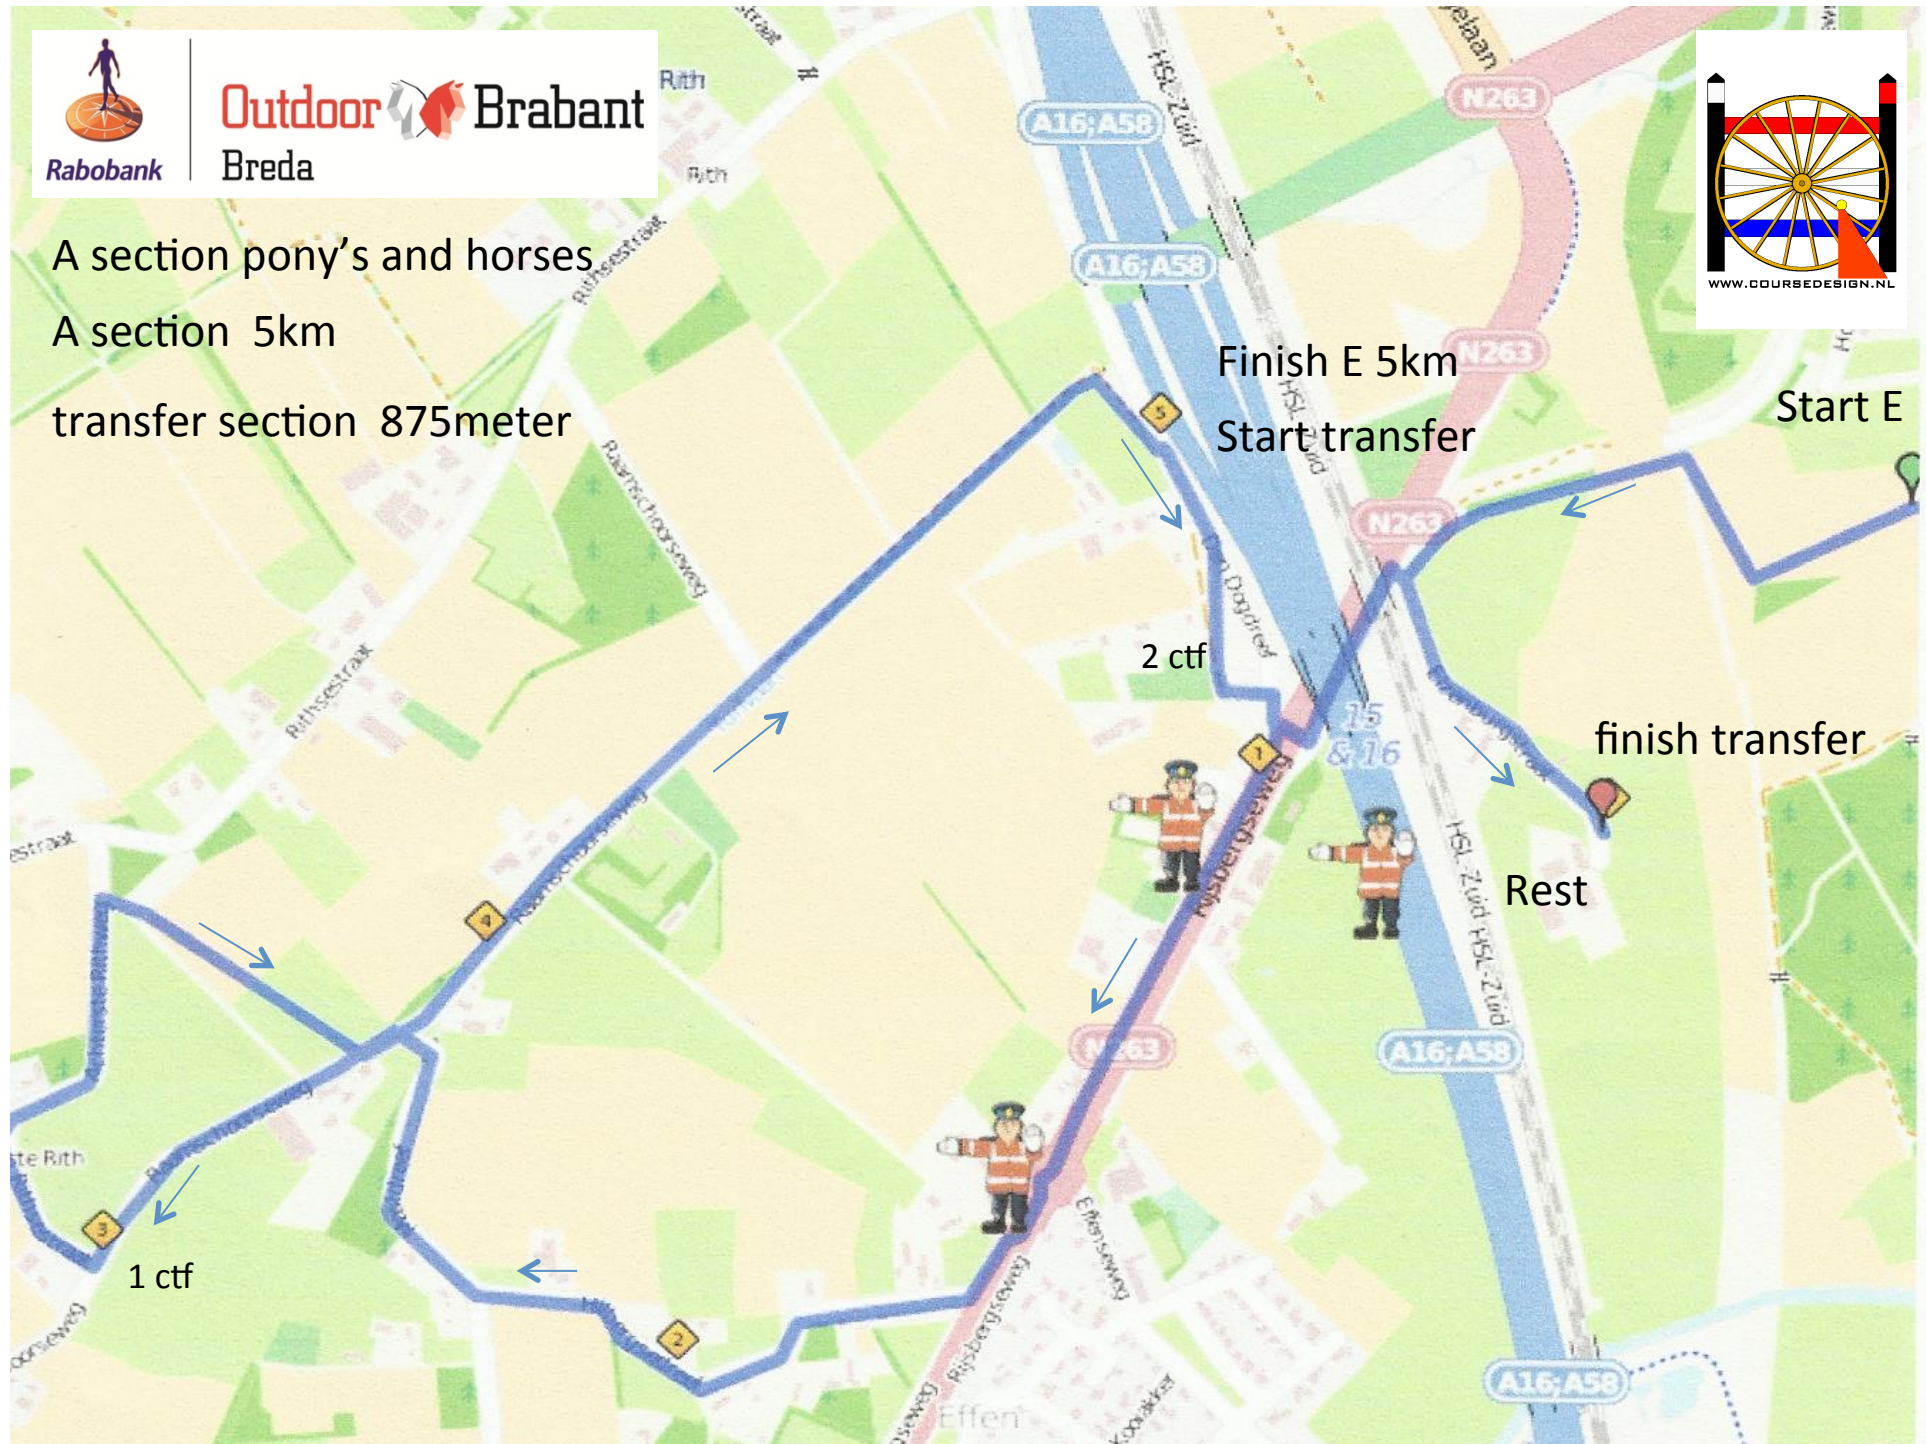

A section pony's and horses
A section 5km
transfer section 875meter

Finish E 5km
Start transfer

Start E

2 ctf

finish transfer

Rest

1 ctf