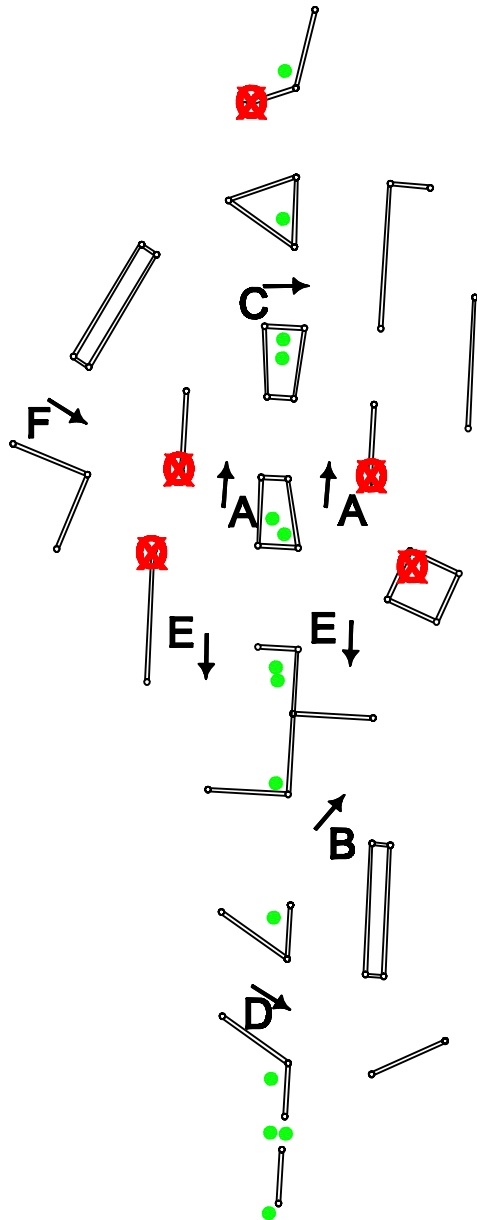

Outdoor Brabant
Breda

CAIP Obstacle 5 CAIO Obstacle 6

FINISH

START

Knock down