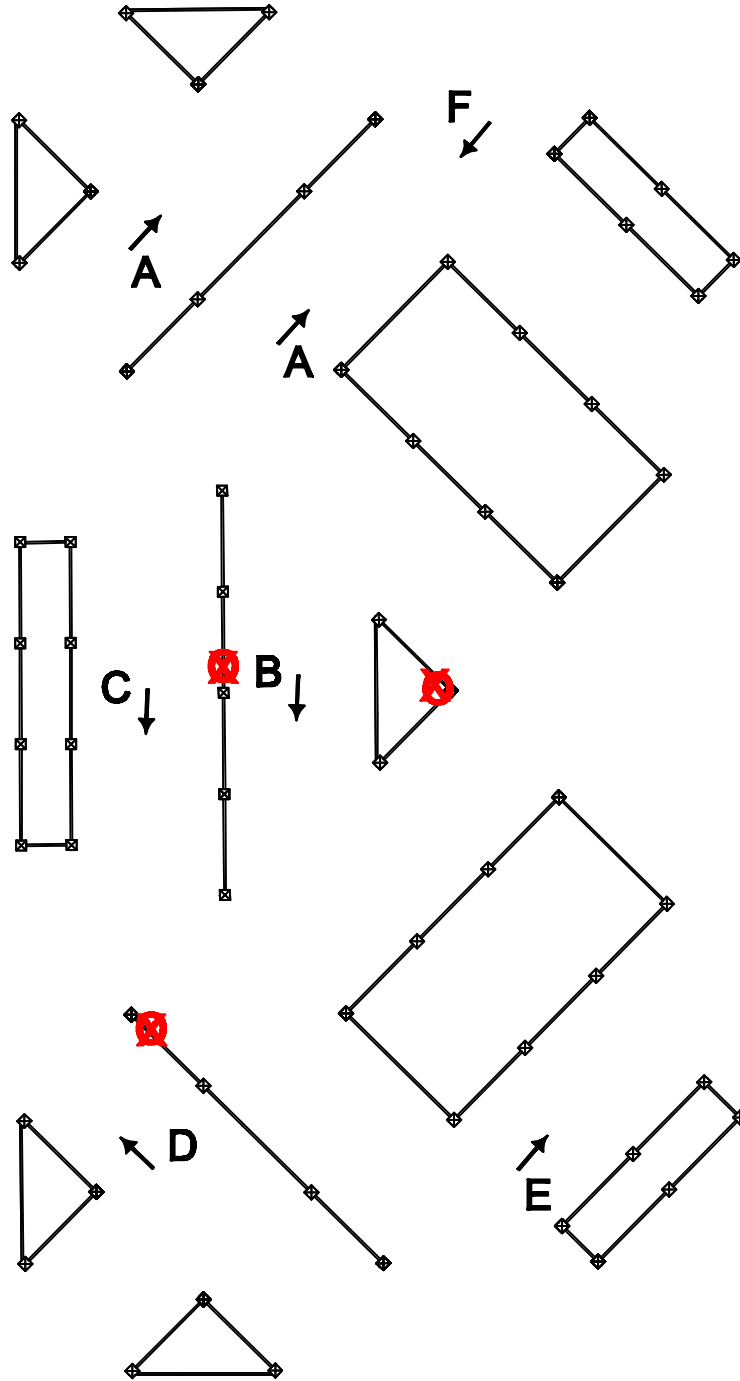

CAIO Obstacle 5

Knock down

START

FINISH