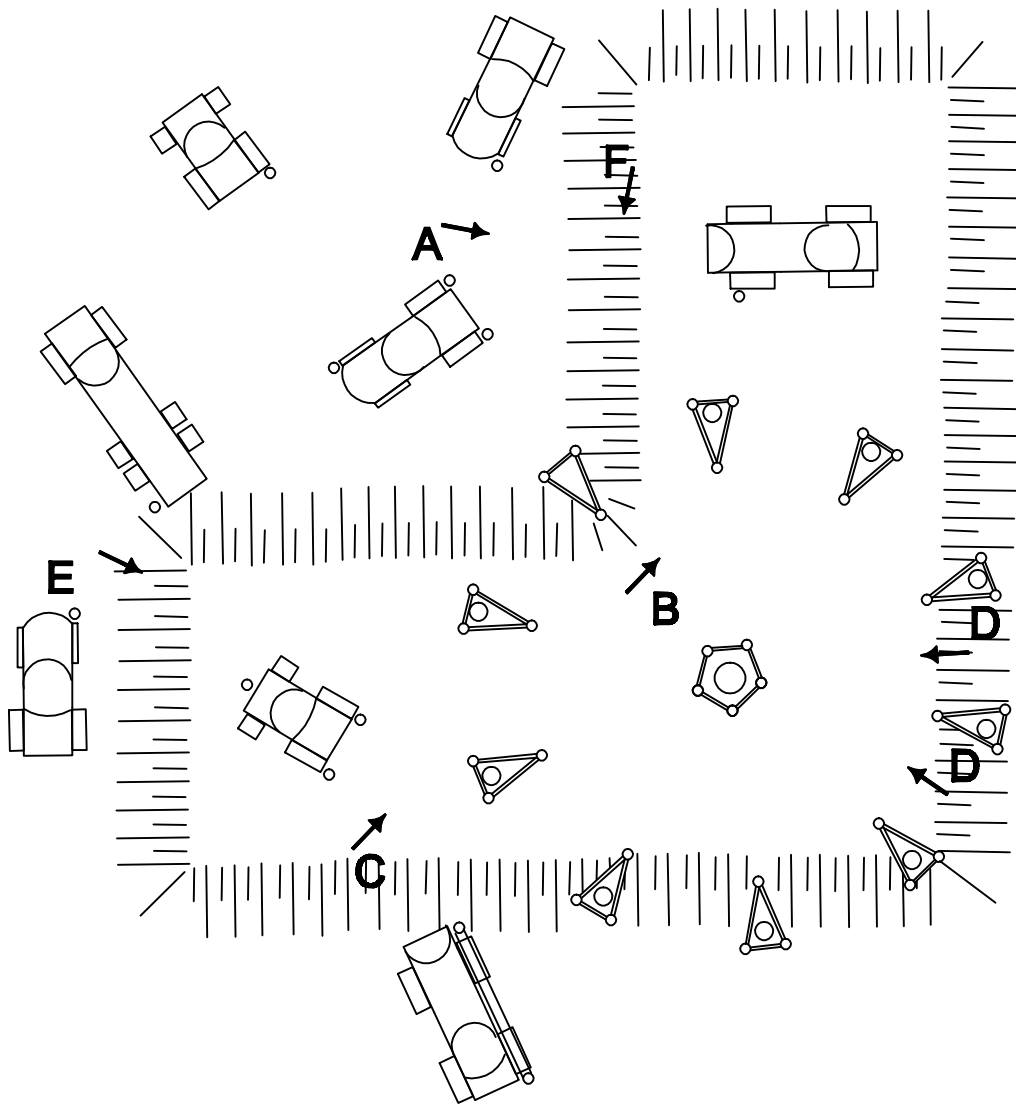

CAIP CAIO Obstacle 1

START

FINISH