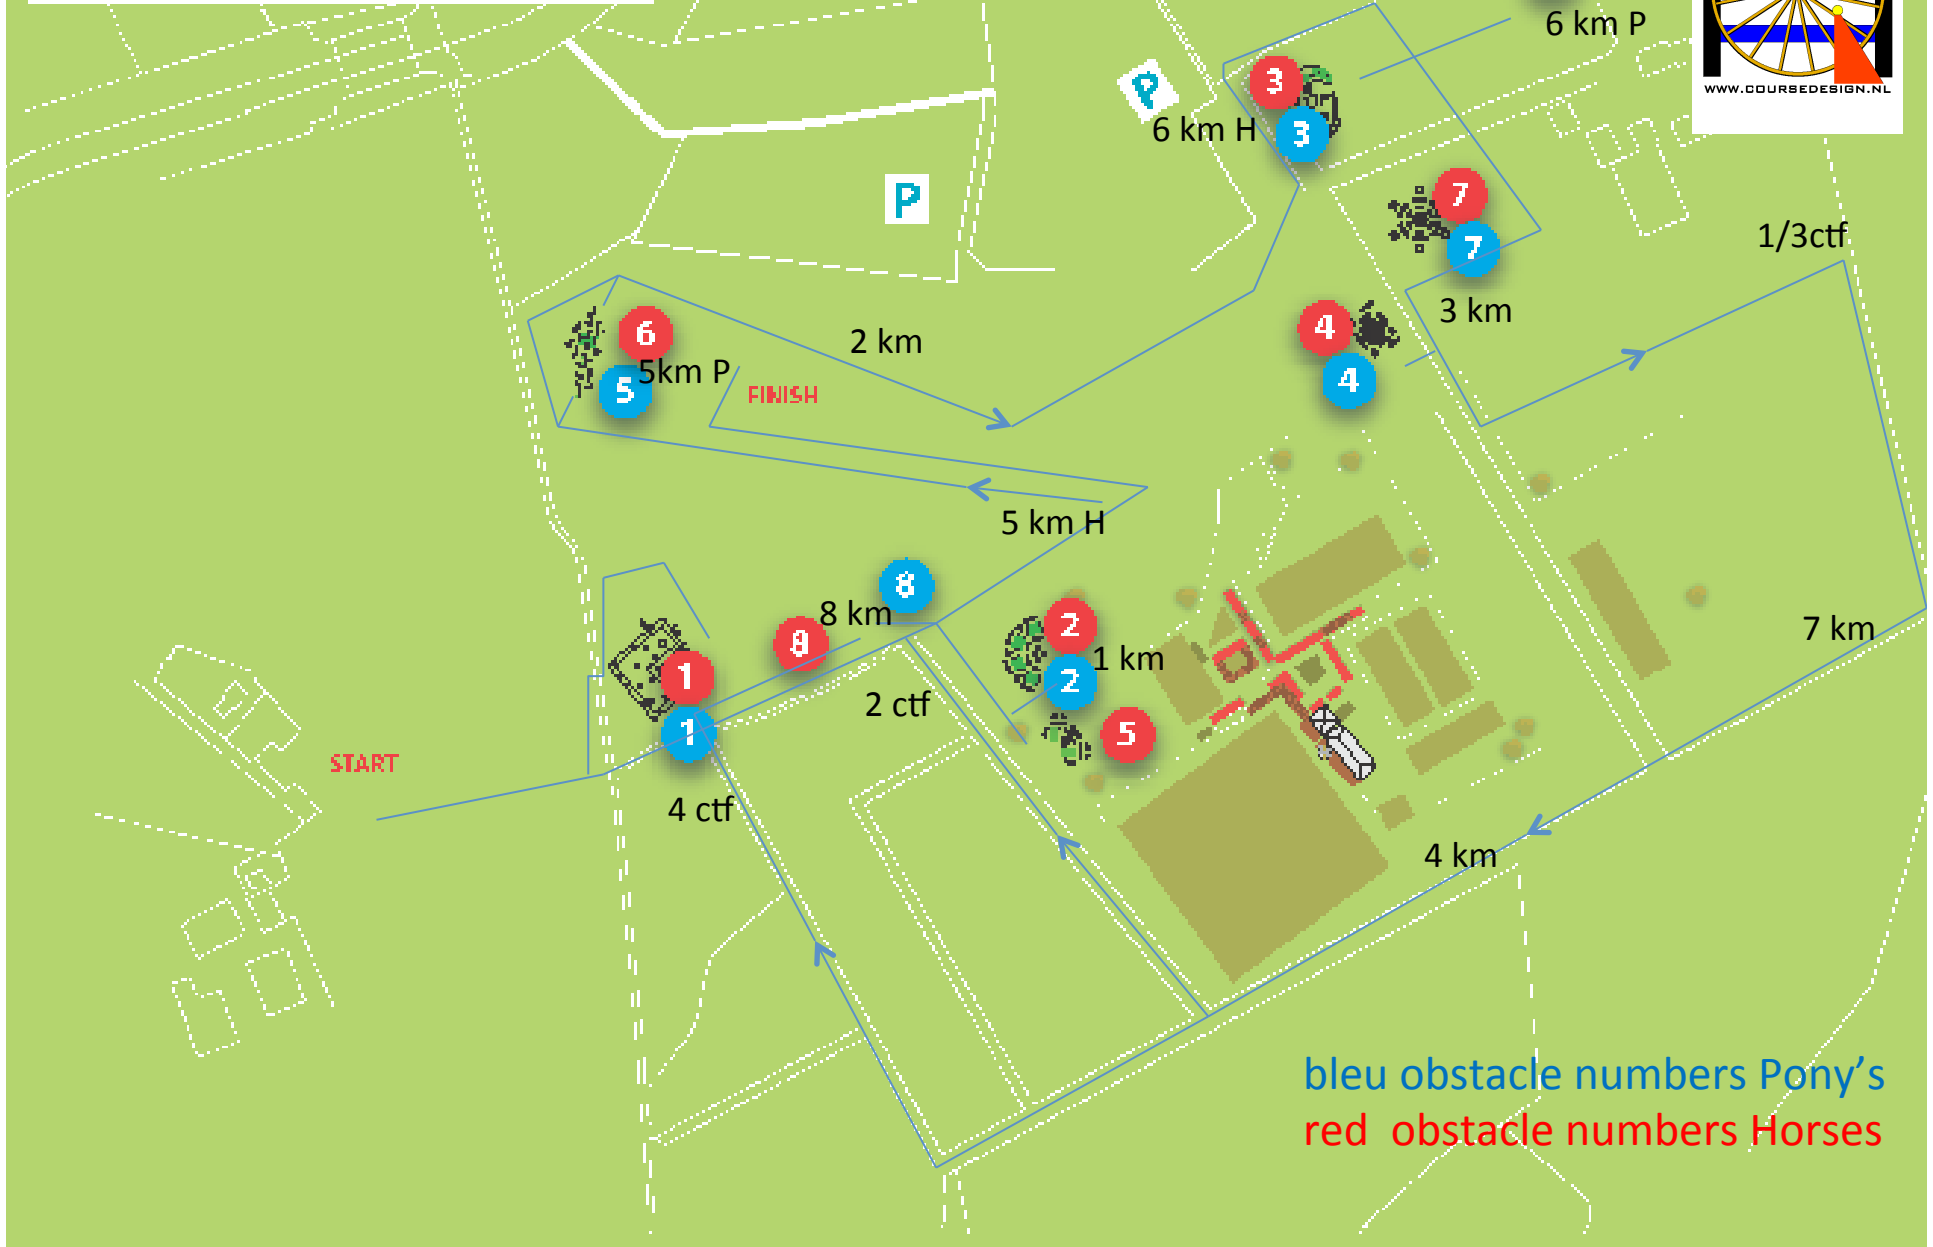

Outdoor Brabant
Breda

E section pony's and horses 8660 meters

bleu obstacle numbers Pony's
red obstacle numbers Horses

Outdoor Brabant
Breda

A section pony's and horses
A section 5km
transfer section 875meter

CAIP CAIO Obstacle 3

CAIP CAIO Obstacle 4

Knock down

START
FINISH

CAIO Obstacle 5

 Knock down

START

FINISH

Outdoor Brabant
Breda

CAIP Obstacle 5 CAIO Obstacle 6

FINISH

START

Knock down

Rabobank

Outdoor Brabant
Breda

CAIP Obstacle 6

 Knock down

CAIP Obstacle 8

START

FINISH

 **Knock down**