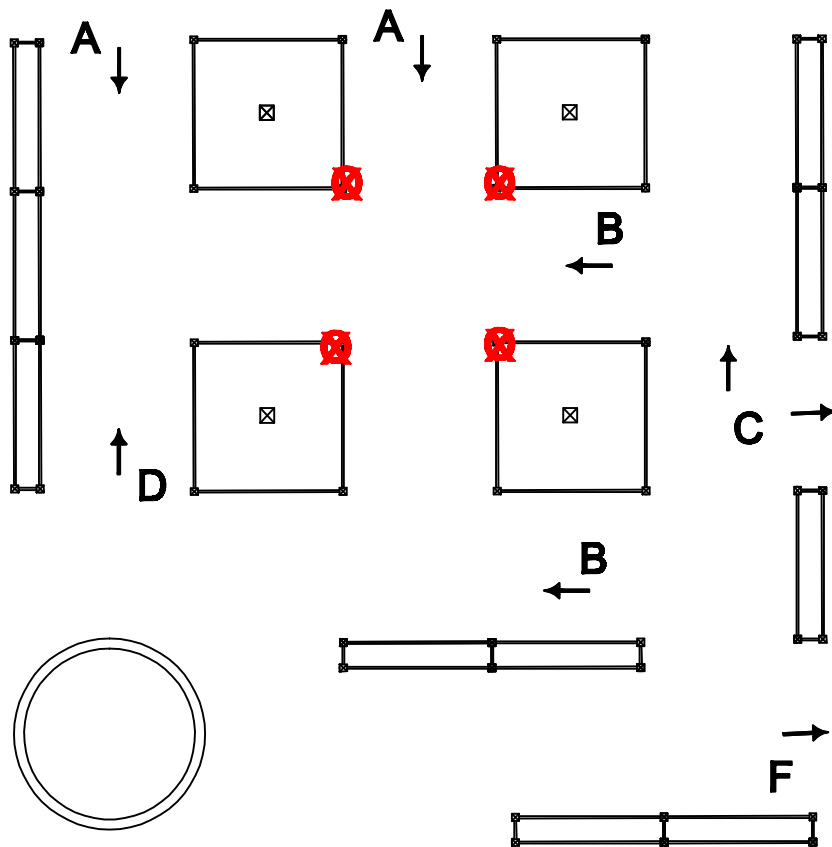

CAIP CAIO Obstacle 4

Knock down

START
FINISH