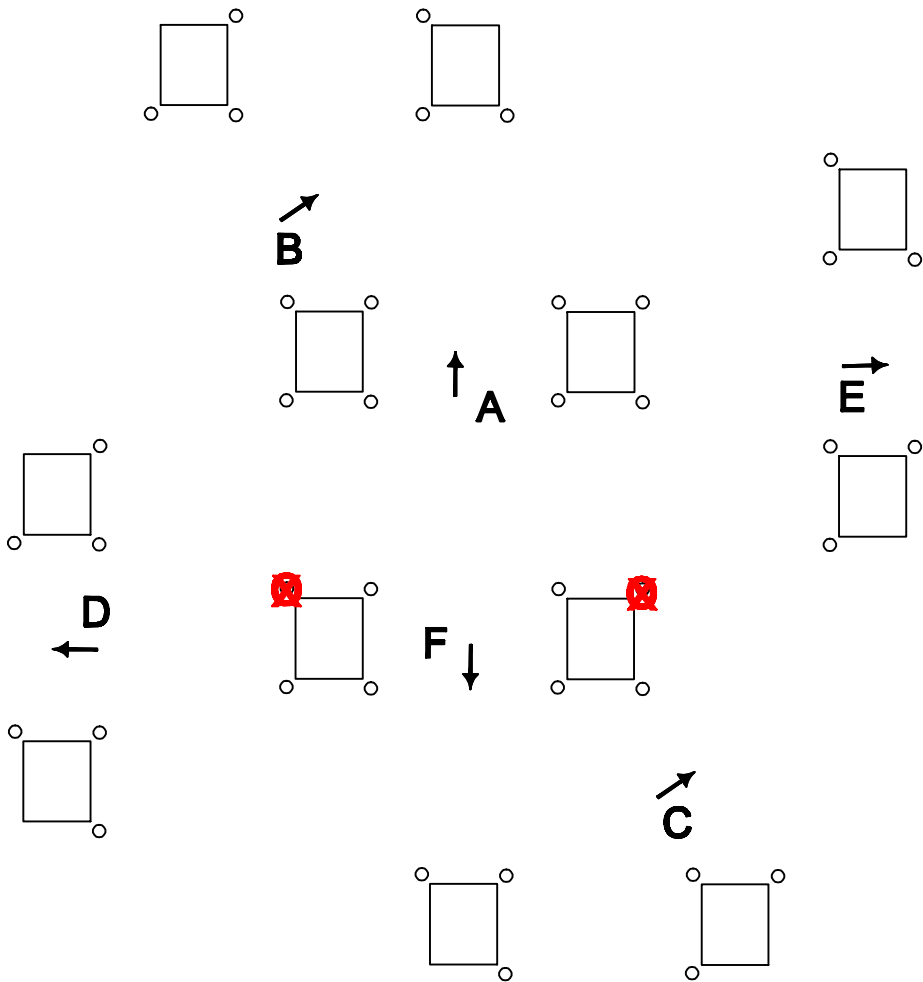

Rabobank

Outdoor Brabant
Breda

CAIP Obstacle 6

START

FINISH

Knock down