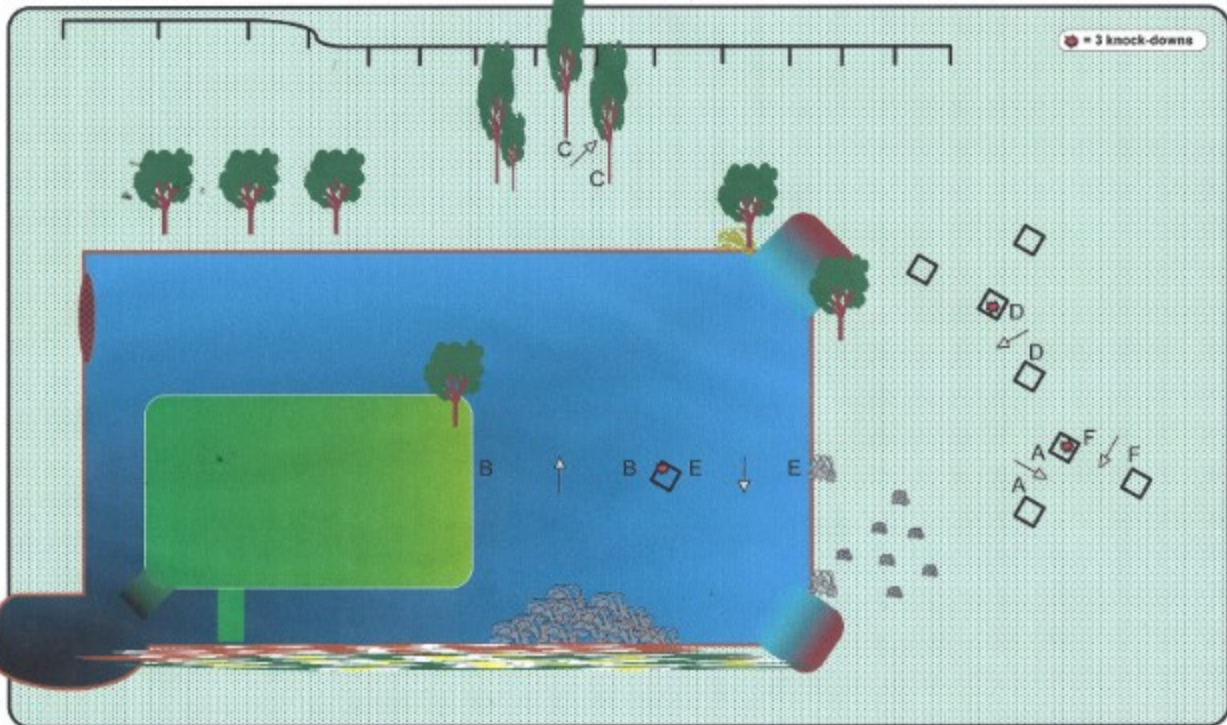

Fahrtturnier Luhmühlen 2013
Internationales Fahrtturnier CAI-B
DEUTSCHE MEISTERSCHAFT Einspänner Pferde,
Ponys und Fahrer mit Behinderung
LANDESMEISTERSCHAFTEN PSV HANNOVER Zweispänner Pferde und Ponys
H5 - Nürnberger Burgteich

Course Designer
Wilhelm Wörner