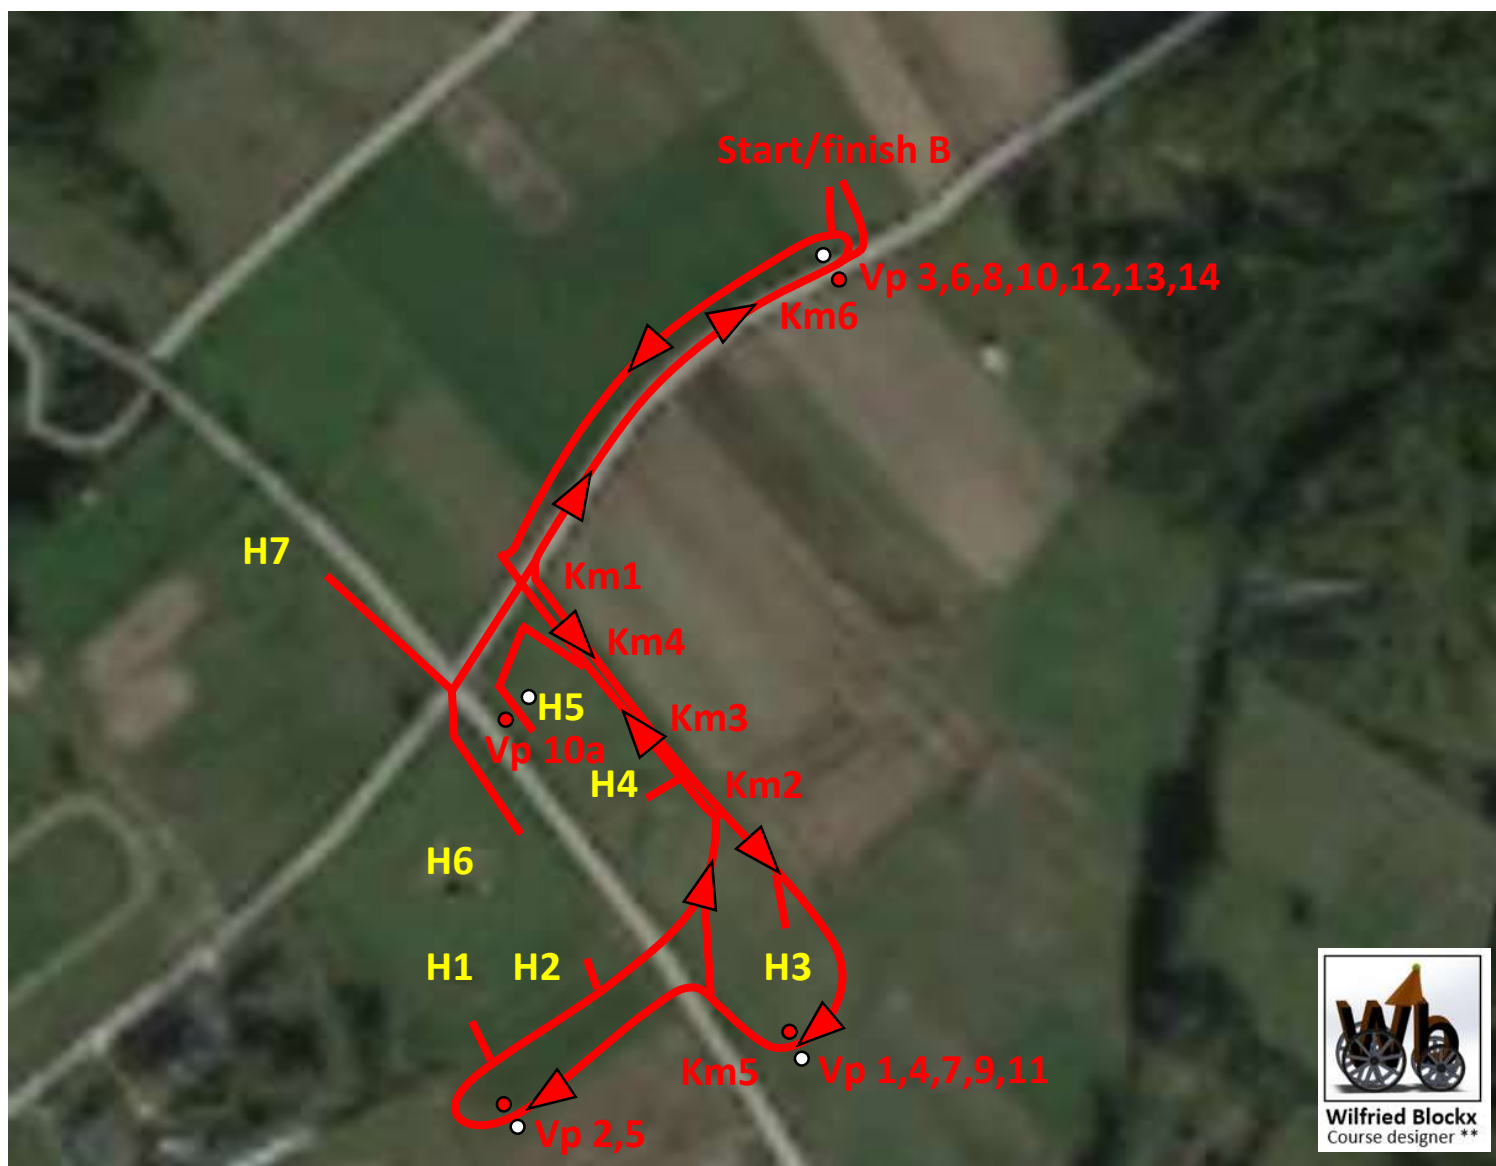

Hindernis 7 aantal knock downs 2

BK ELITE	A > F
CHILDREN	XXXX
JUNIORS	XXXX
YOUNG DRIVERS	XXXX
AMATEUR / PARA	XXXX

A - traject

Roadbook A - traject

Start A, km1, km2, vp1, km3, km4, km5, 300m, 5910m

Roadbook B - traject (7 hindernissen)