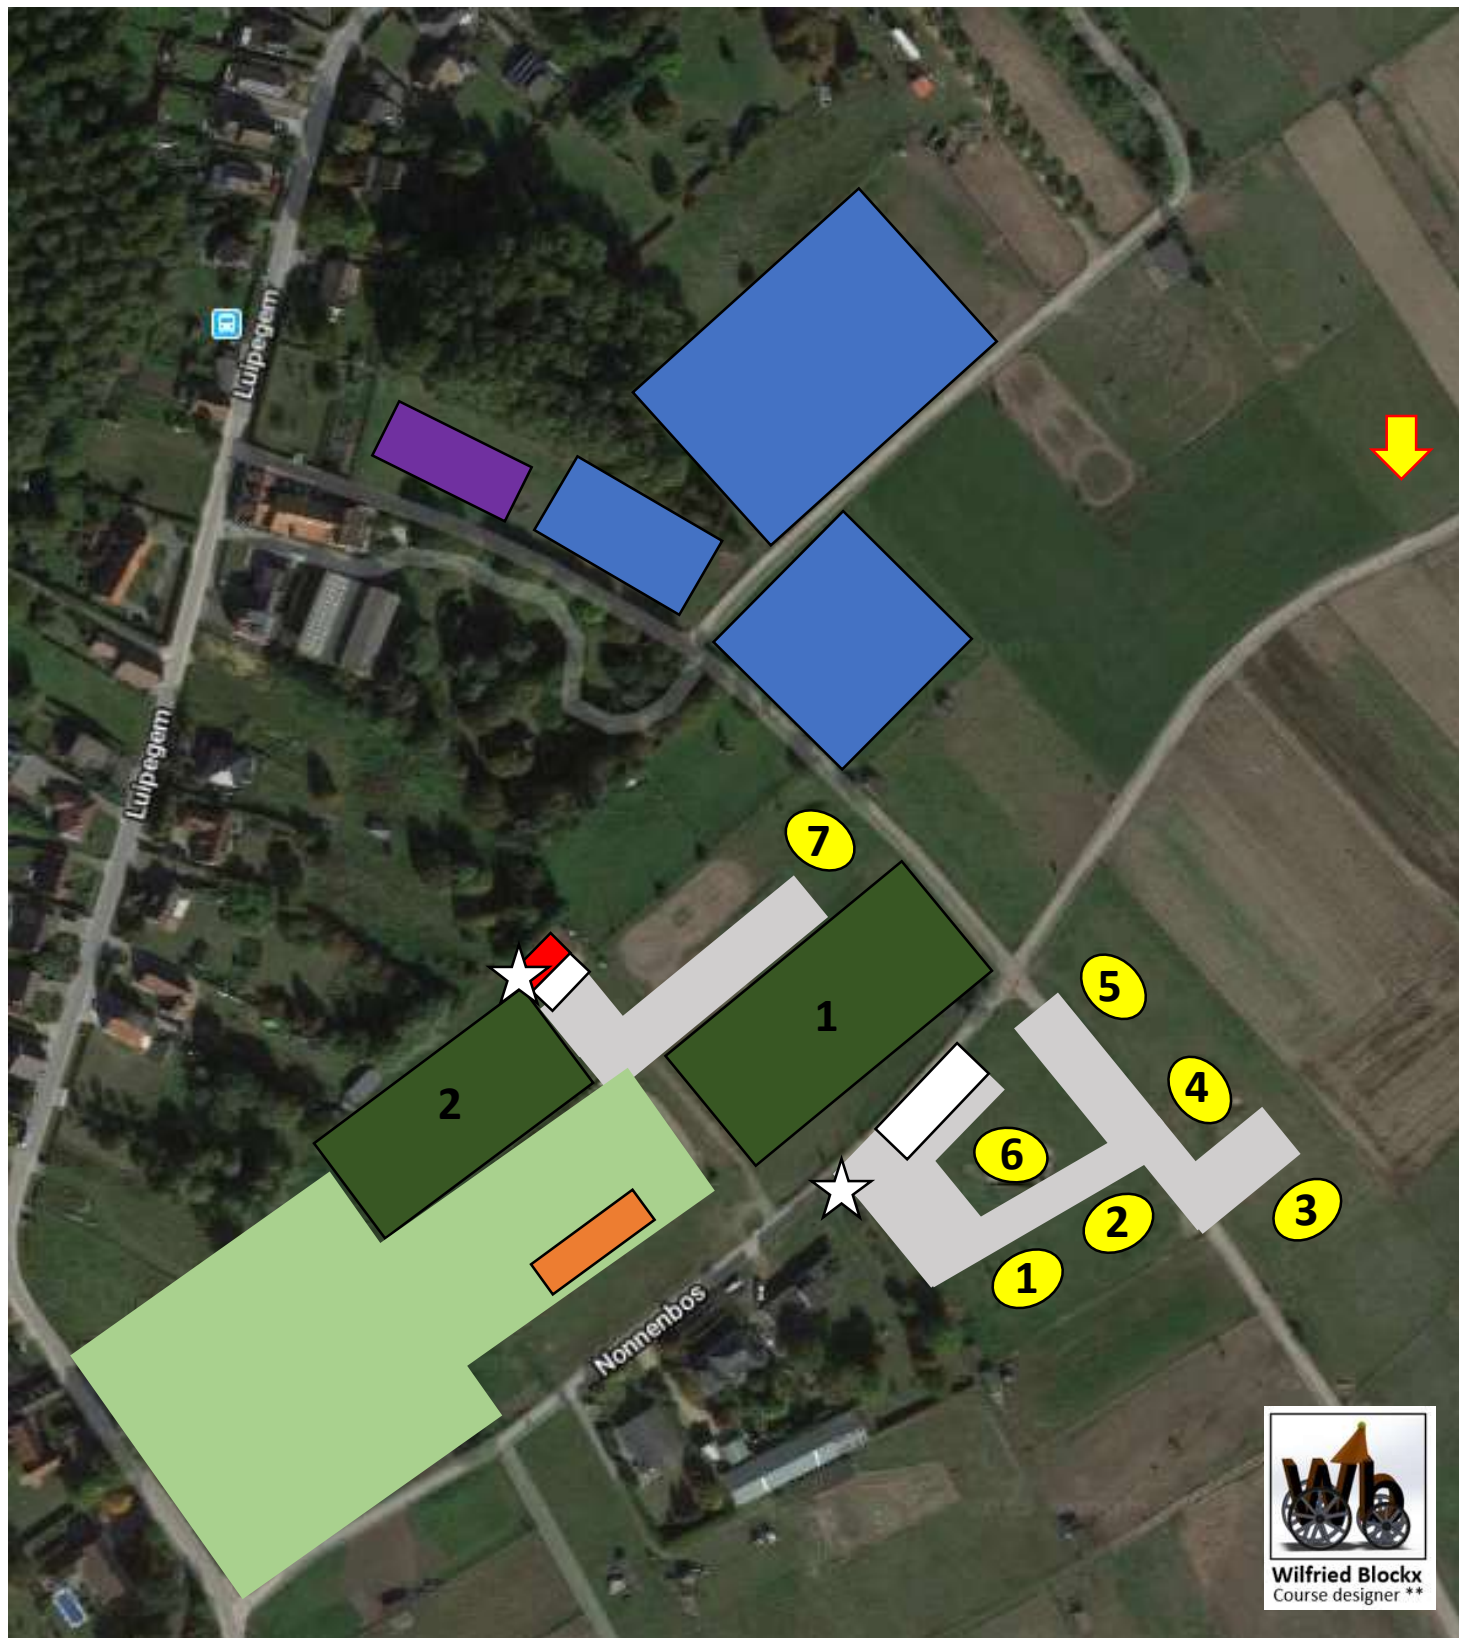

terrein overzicht

- parking
- stallen
- secretariaat/jury
- vetcheck
- inrij piste
- start/finish A/B
- dressuur
- hindernissen
- publiek
- ☆ toilet
- tent/catering

BK	A > F
CHILDREN	A > D
JUNIORS	A > F
YOUNG DRIVERS	A > F
AMATEUR / PARA	A > E

BK	A > F
CHILDREN	A > D
JUNIORS	A > F
YOUNG DRIVERS	A > F
AMATEUR / PARA	A > E

BK	A > F
CHILDREN	A > D
JUNIORS	A > F
YOUNG DRIVERS	A > F
AMATEUR / PARA	A > E

Hindernis 4 aantal knock downs 2

BK	A > F
CHILDREN	A > D
JUNIORS	A > E
YOUNG DRIVERS	A > E
AMATEUR / PARA	A > E

Hindernis 7 aantal knock downs 2

BK ELITE	A > F
CHILDREN	XXXX
JUNIORS	XXXX
YOUNG DRIVERS	XXXX
AMATEUR / PARA	XXXX

A - traject

Roadbook A - traject

Start A, km1, km2, vp1, km3, km4, km5, 300m, 5910m

Roadbook B - traject (7 hindernissen)

Roadbook B - traject (5 hindernissen)

Start B, *vp1*, *vp2*, hind1, km1, *vp3*, *vp4*, *vp5*, hind2, km2, *vp6*, hind3, *vp7*, km3, *vp8*, hind4, *vp9*, km4, *vp10*, hind5 vp10a (volte rond hindernis), *vp11*, km5, *vp12*, hind6, km6, *vp13*, finish B, 6040m