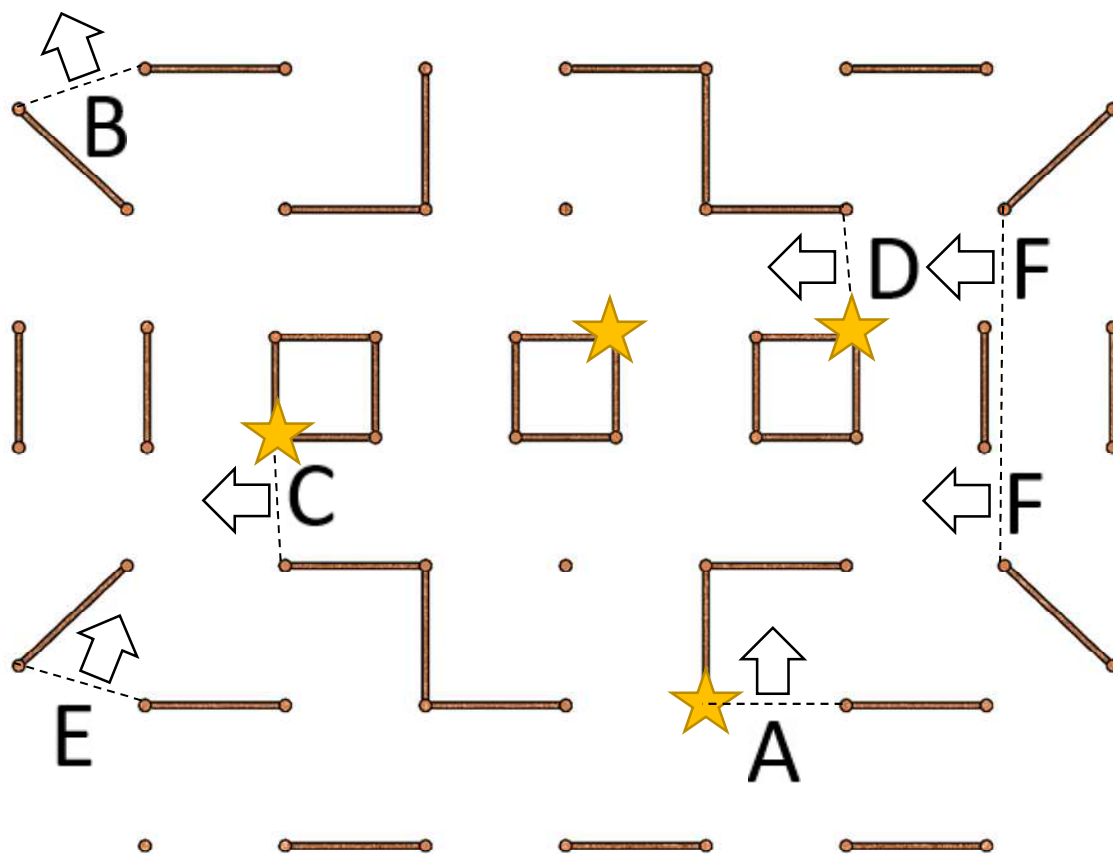

terrein overzicht

- parking
- stallen
- secretariaat/jury
- vetcheck
- inrij piste
- start/finish A/B
- dressuur
- hindernissen
- publiek
- ☆ toilet
- tent/catering

BK	A > F
CHILDREN	A > D
JUNIORS	A > F
YOUNG DRIVERS	A > F
AMATEUR / PARA	A > E

BK	A > F
CHILDREN	A > D
JUNIORS	A > F
YOUNG DRIVERS	A > F
AMATEUR / PARA	A > E

BK	A > F
CHILDREN	A > D
JUNIORS	A > F
YOUNG DRIVERS	A > F
AMATEUR / PARA	A > E

Hindernis 4 aantal knock downs 2

BK	A > F
CHILDREN	A > D
JUNIORS	A > E
YOUNG DRIVERS	A > E
AMATEUR / PARA	A > E

Roadbook B - traject (5 hindernissen)

Start B, *vp1*, *vp2*, hind1, km1, *vp3*, *vp4*, *vp5*, hind2, km2, *vp6*, hind3, *vp7*, km3, *vp8*, hind4, *vp9*, km4, *vp10*, hind5 vp10a (volte rond hindernis), *vp11*, km5, *vp12*, hind6, km6, *vp13*, finish B, 6040m