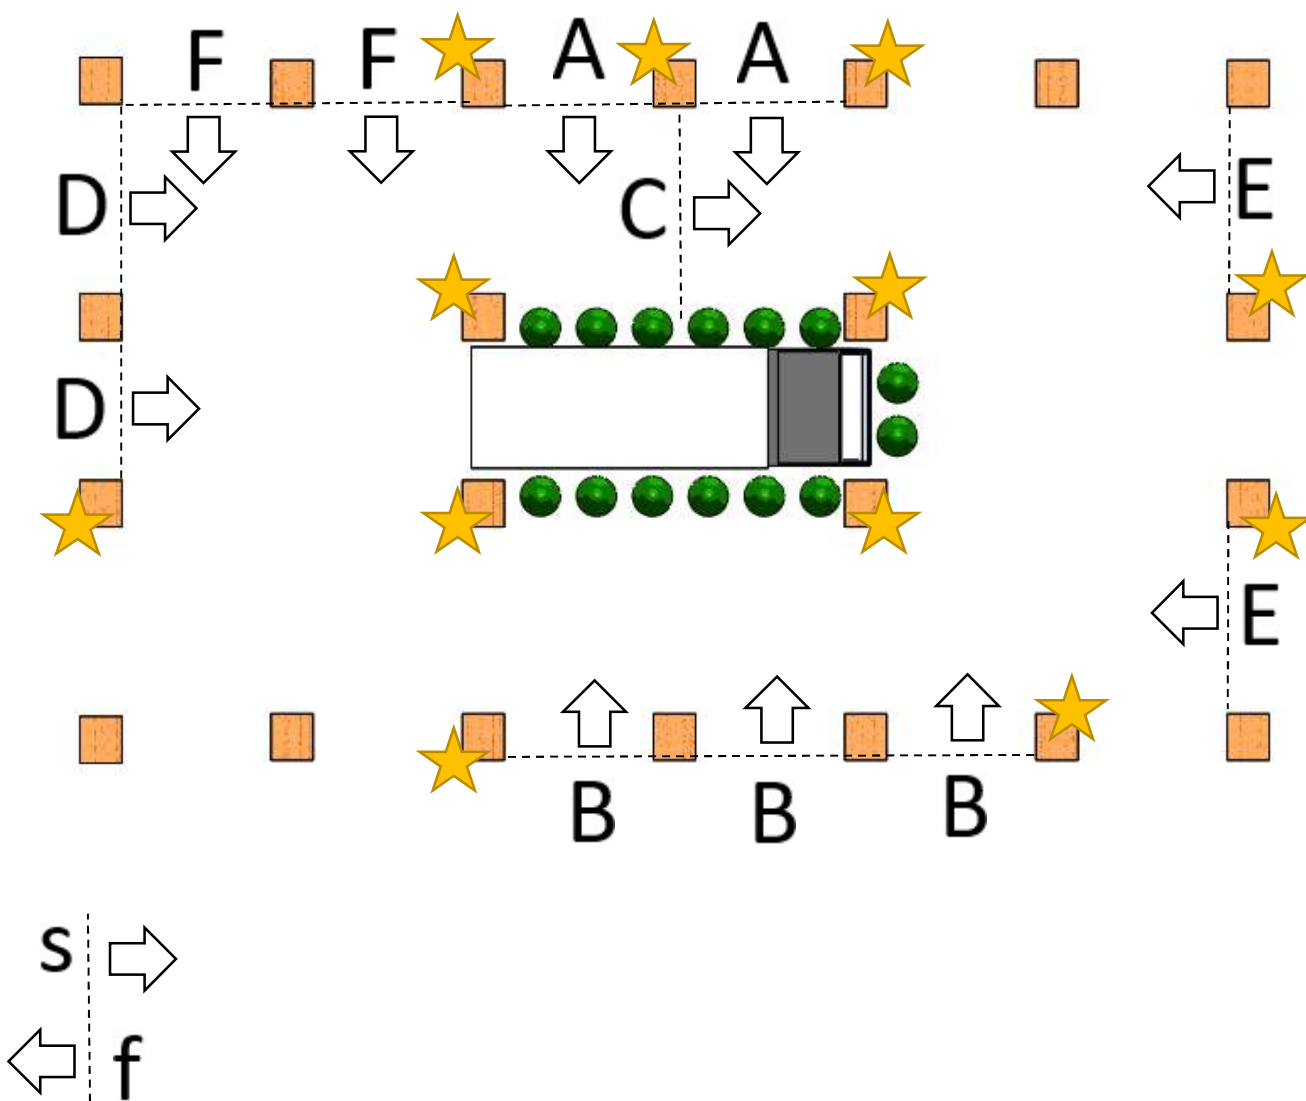

CHILDREN / AMATEUR / PARA > VOLTE ROND HINDERNIS