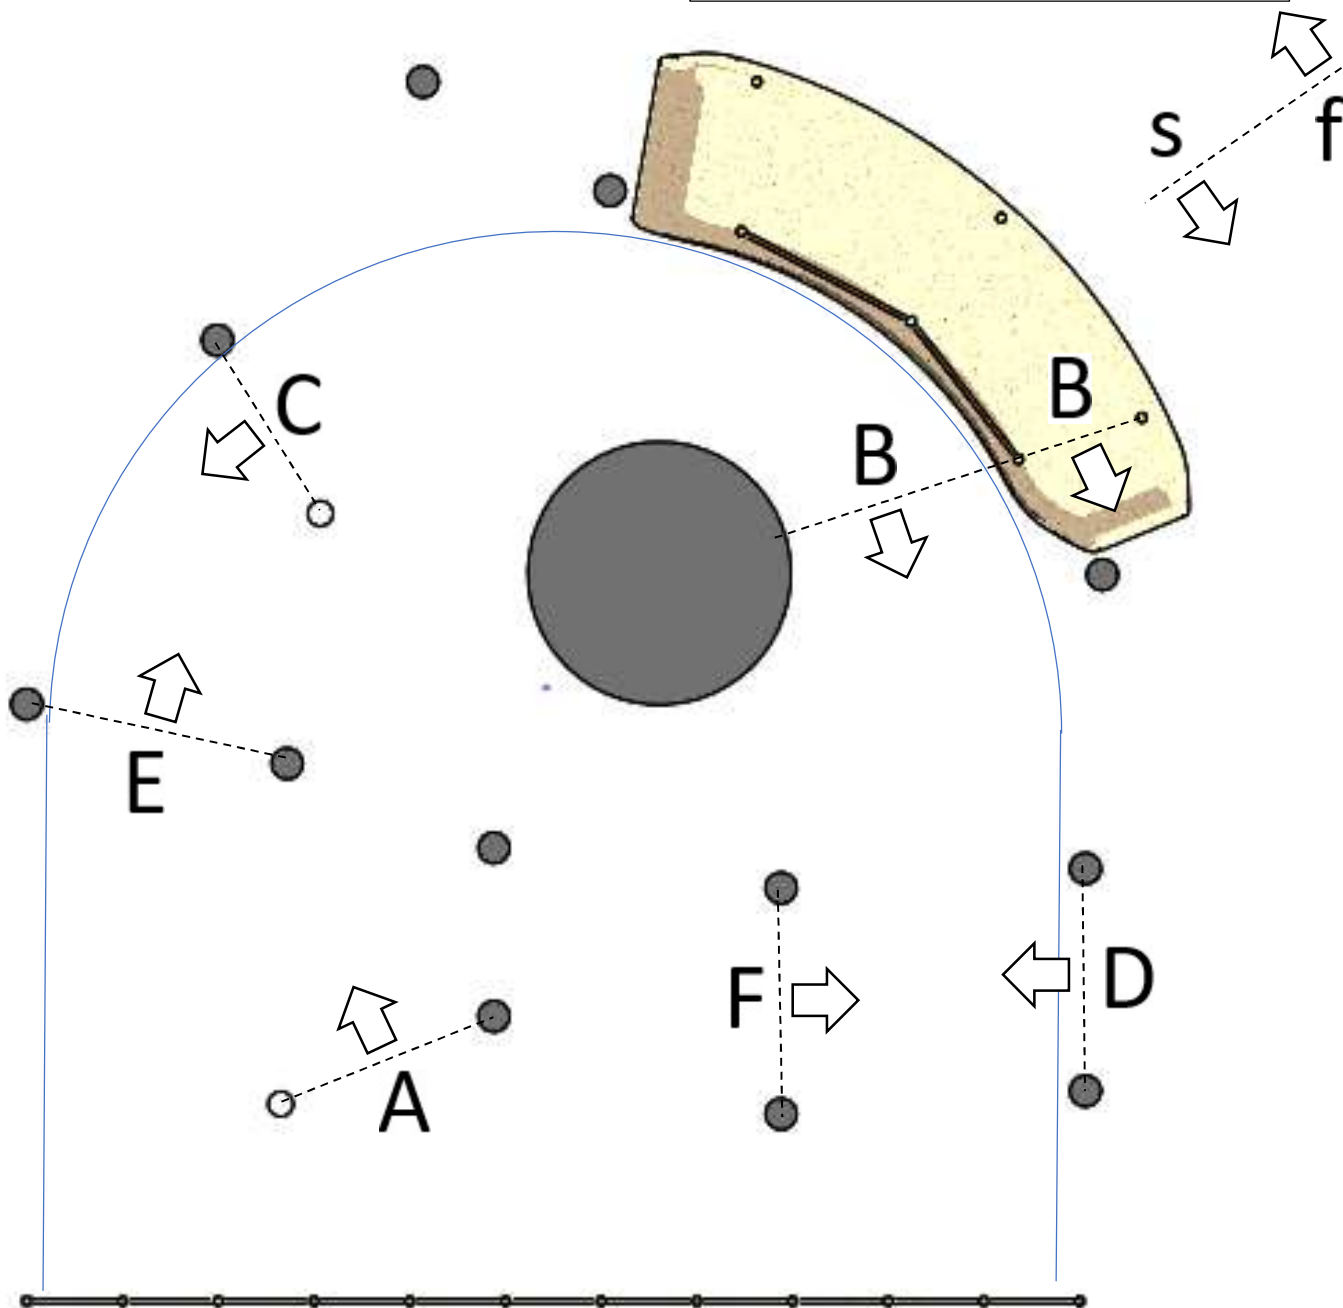

Hindernis 7 aantal knock downs 2

BK ELITE	A > F
CHILDREN	XXXX
JUNIORS	XXXX
YOUNG DRIVERS	XXXX
AMATEUR / PARA	XXXX

A - traject

Roadbook A - traject

Start A, km1, km2, vp1, km3, km4, km5, 300m, 5910m

Roadbook B - traject (7 hindernissen)