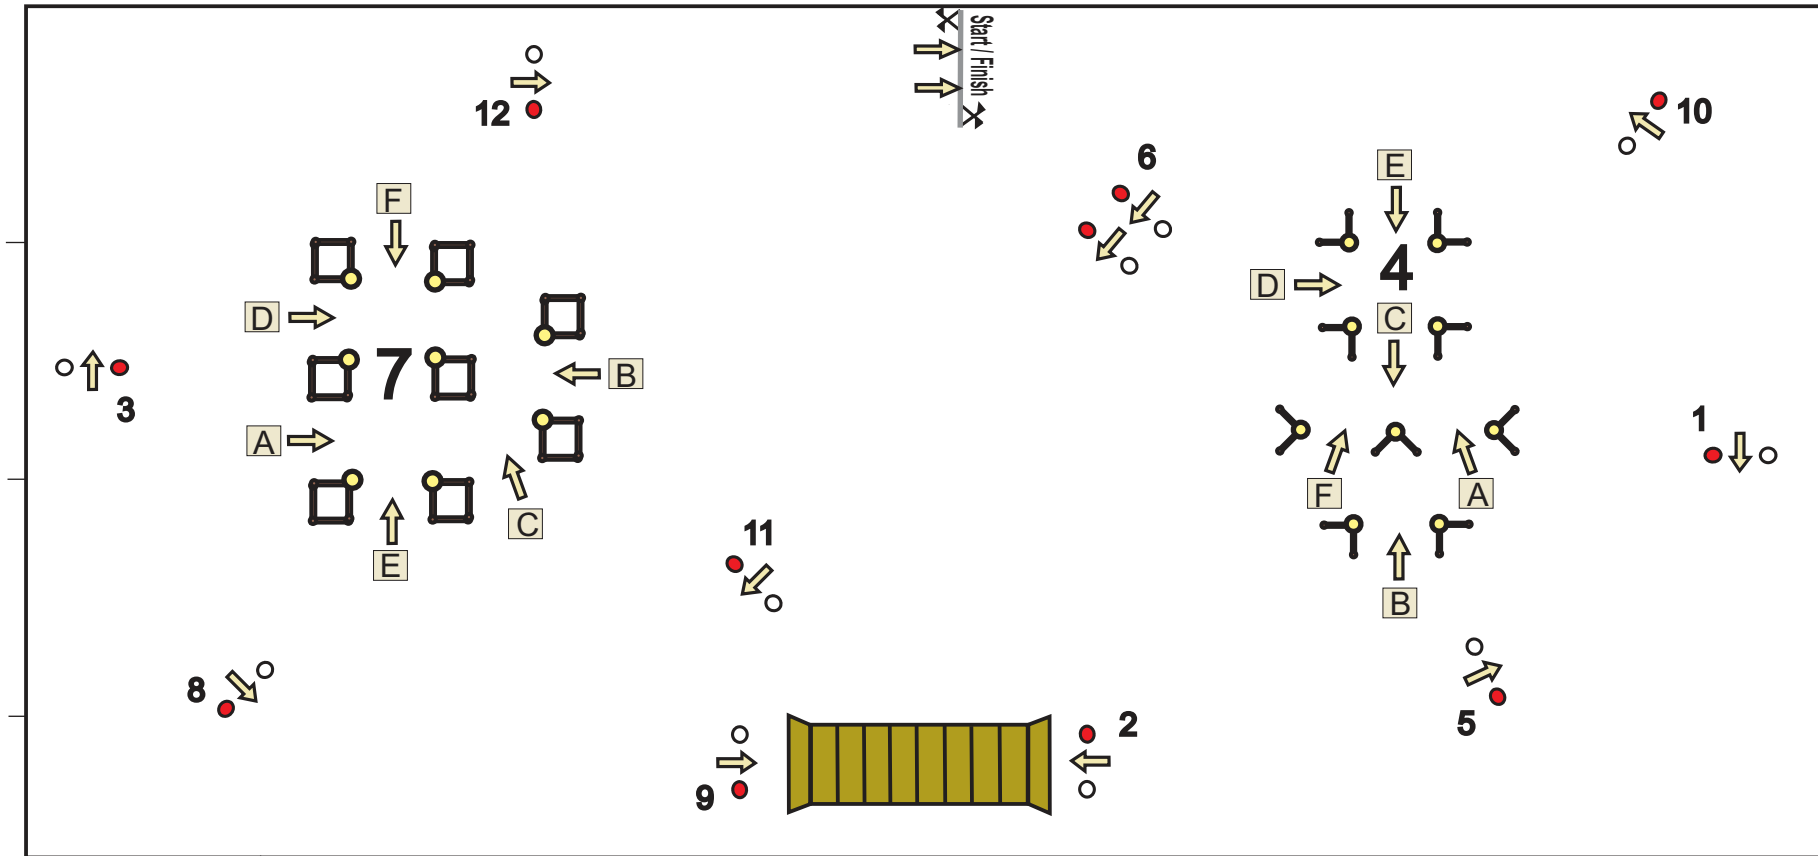

Extreme Driving London December 2021

● = Knock down

Drive off: 1-2-3-4ABCDE~~X~~5-6-7ABCD~~X~~F 8-9-10-11-12