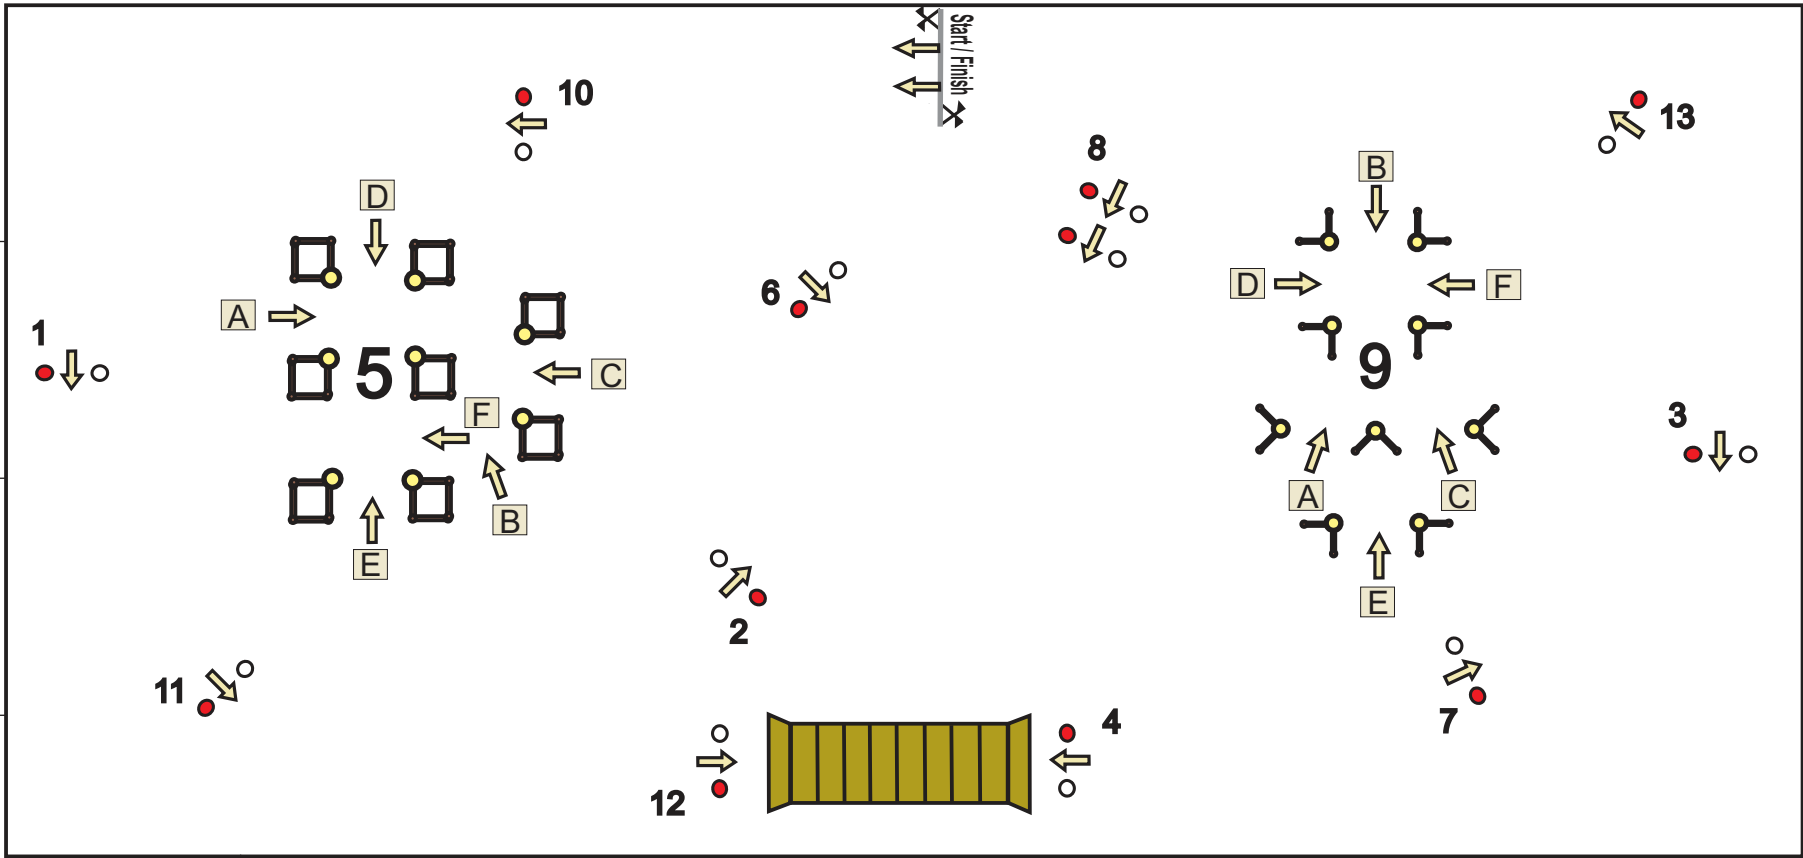

# FEI Driving World Cup London December 2021

● = Knock down

**Drive off for Competition-1: 1-2-3-4-5ABCDE~~X~~ 6-7-8-9ABCDE~~X~~ 10-11-12-13**