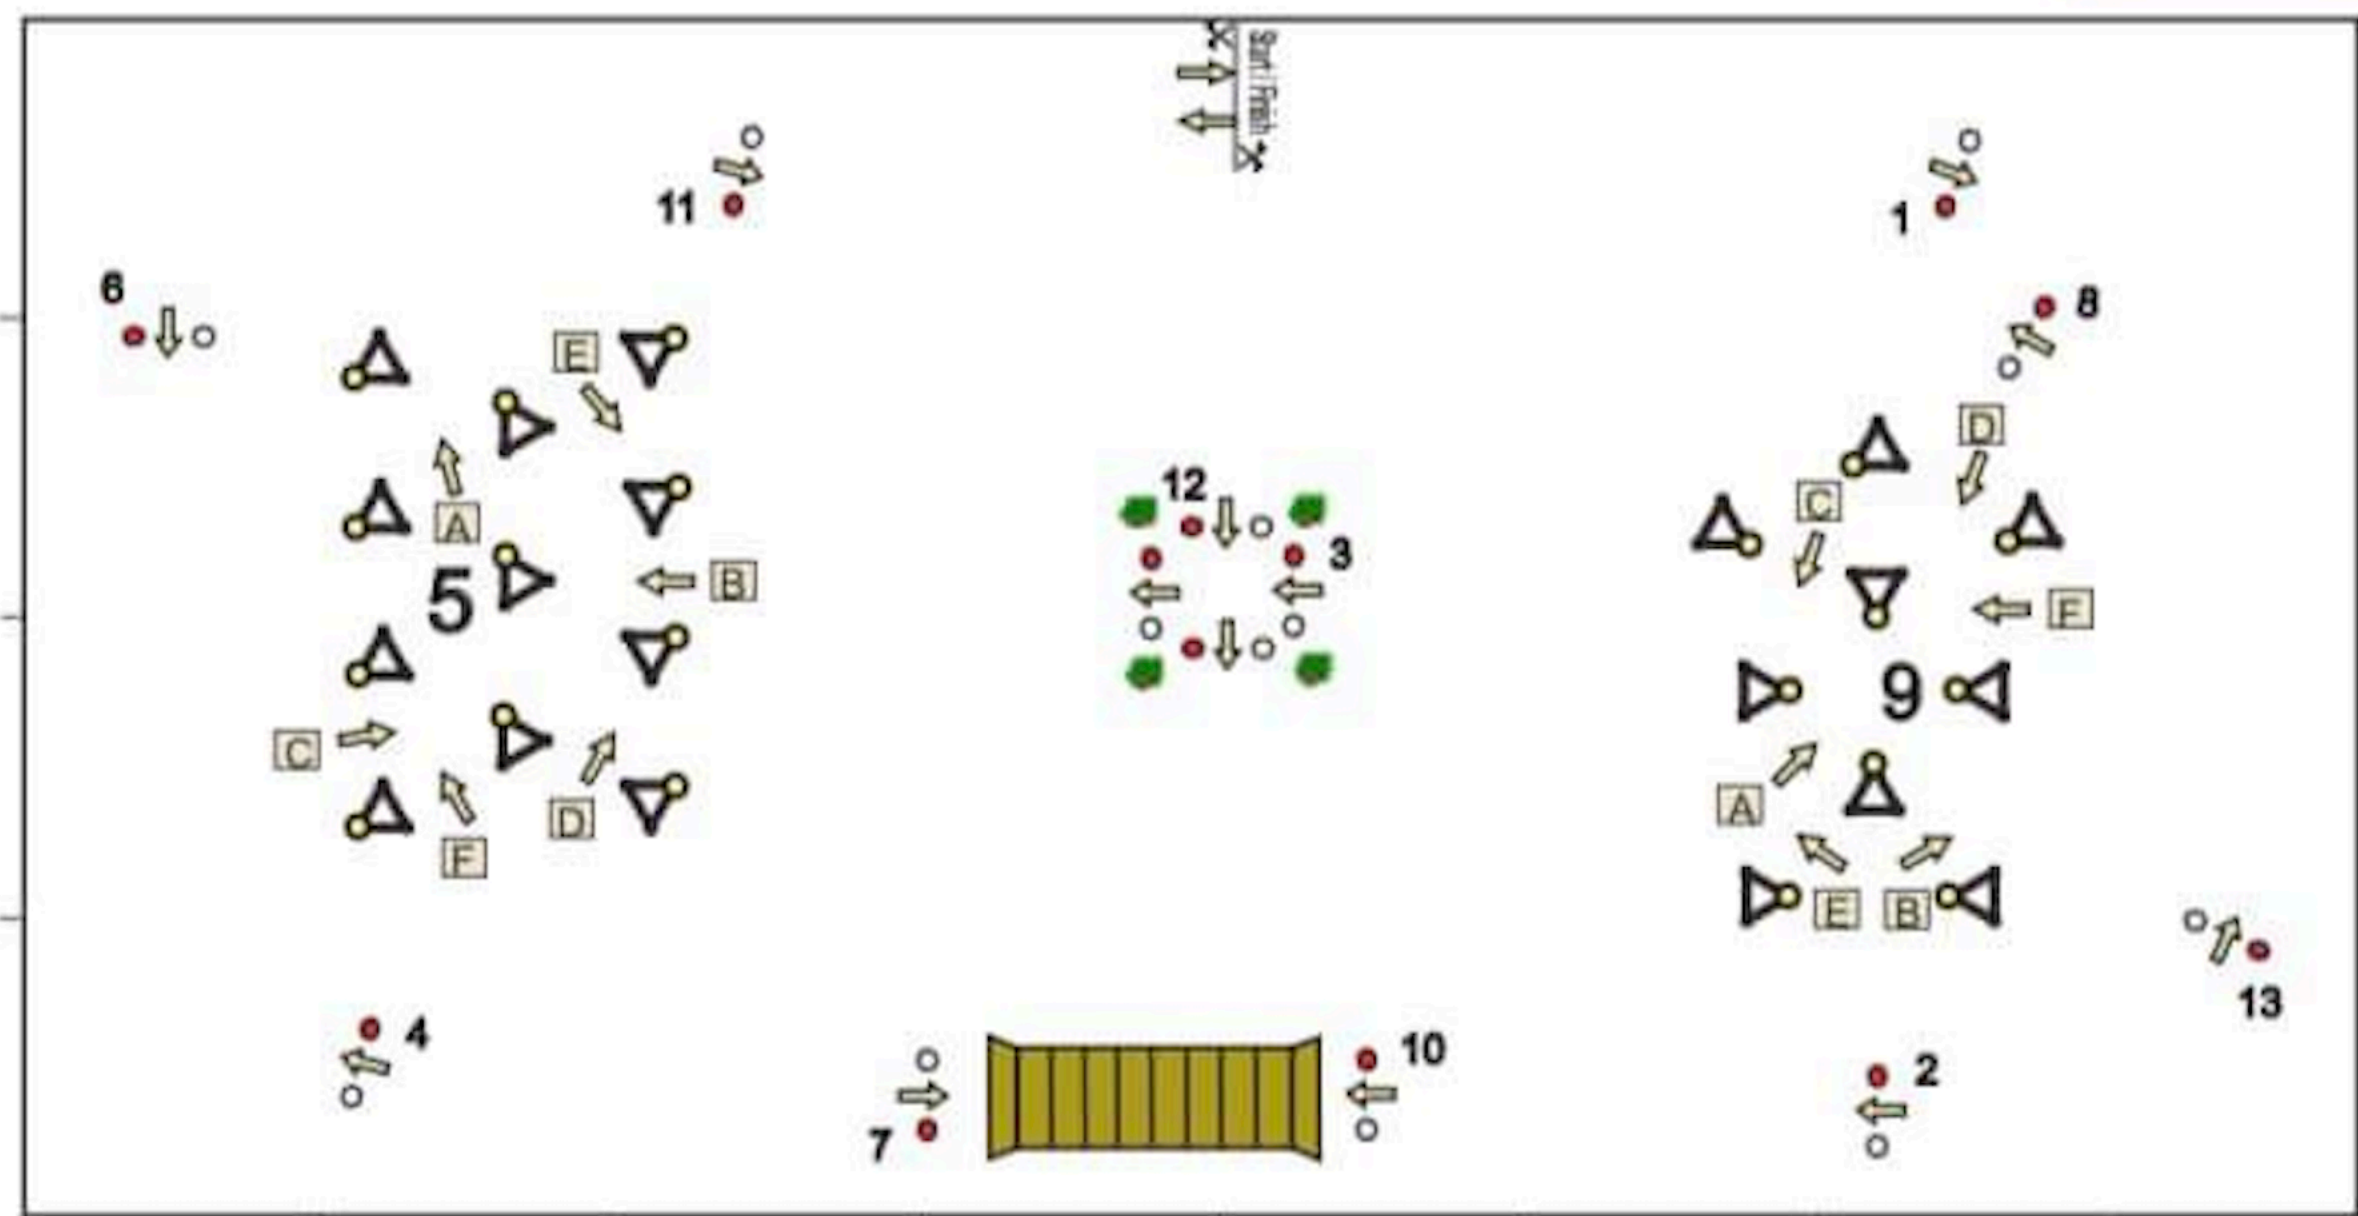

FEI Driving World Cup Finals Leipzig 2022

○ = Knock down

Drive off for Final: 1-2-3-4-5ABCDE**F** 6-7-8-9ABCDE**F** 10-11-12-13