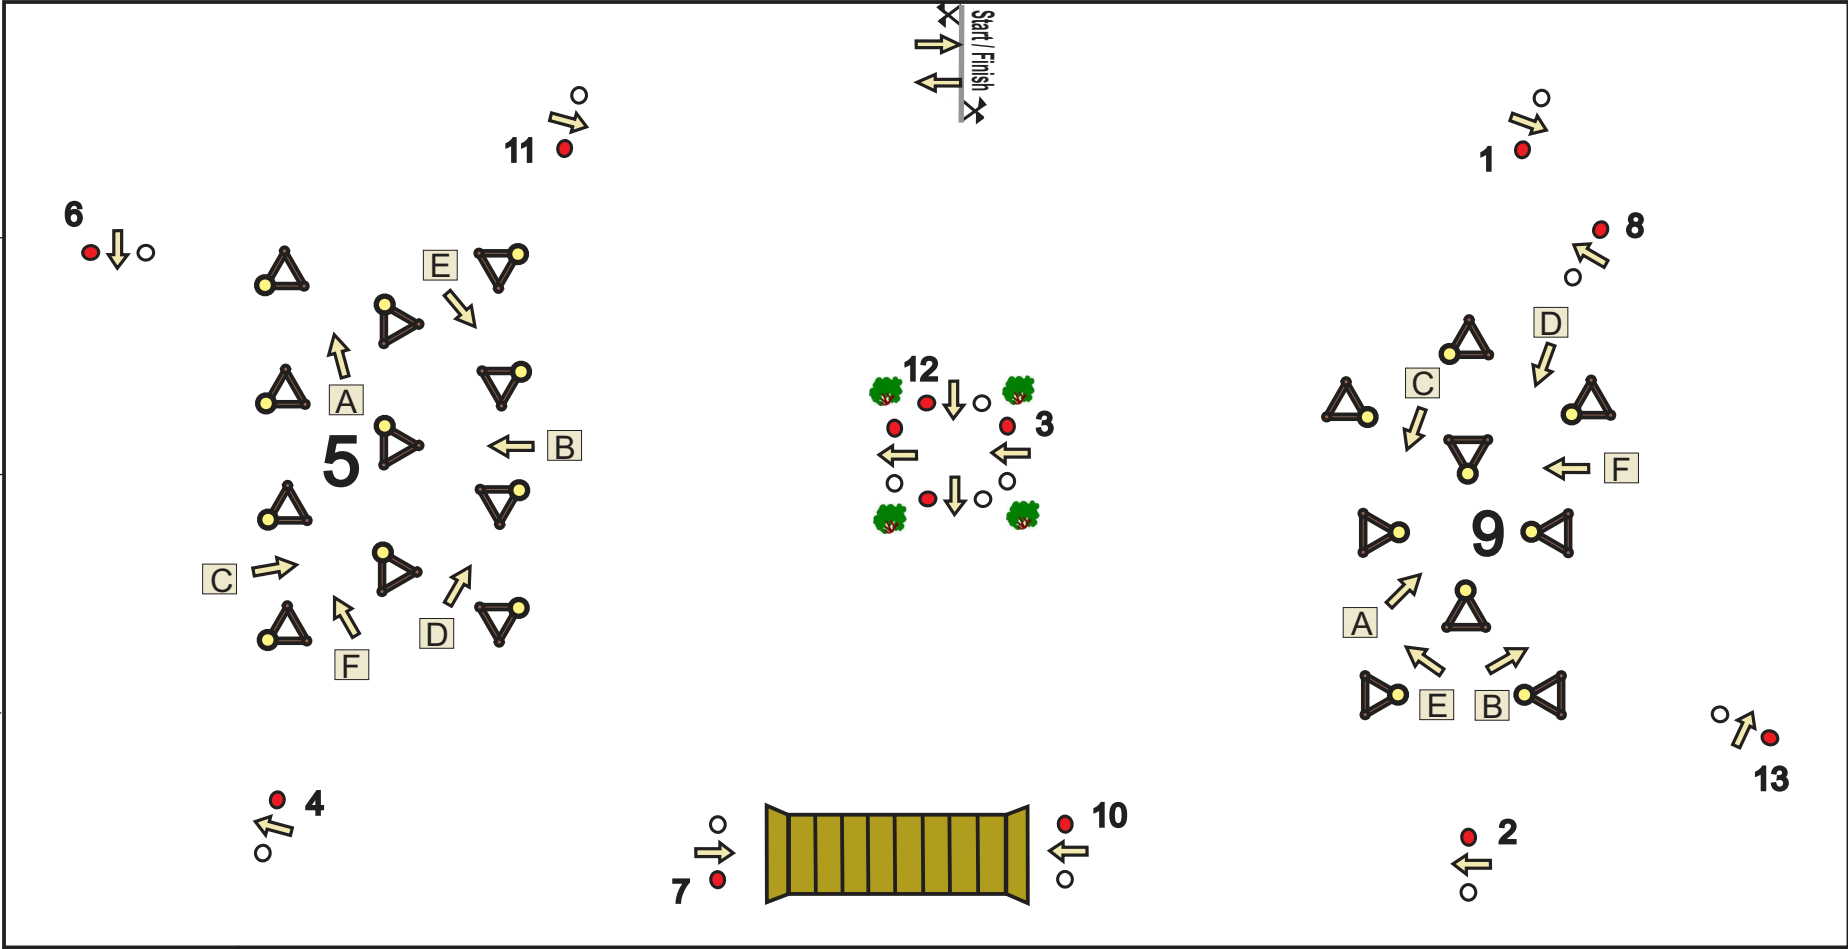

FEI Driving World Cup Finals Leipzig 2022

● = Knock down

Drive off for Final: 1-2-3-4-5ABCDE~~X~~ 6-7-8-9ABCD~~X~~F 10-11-12-13