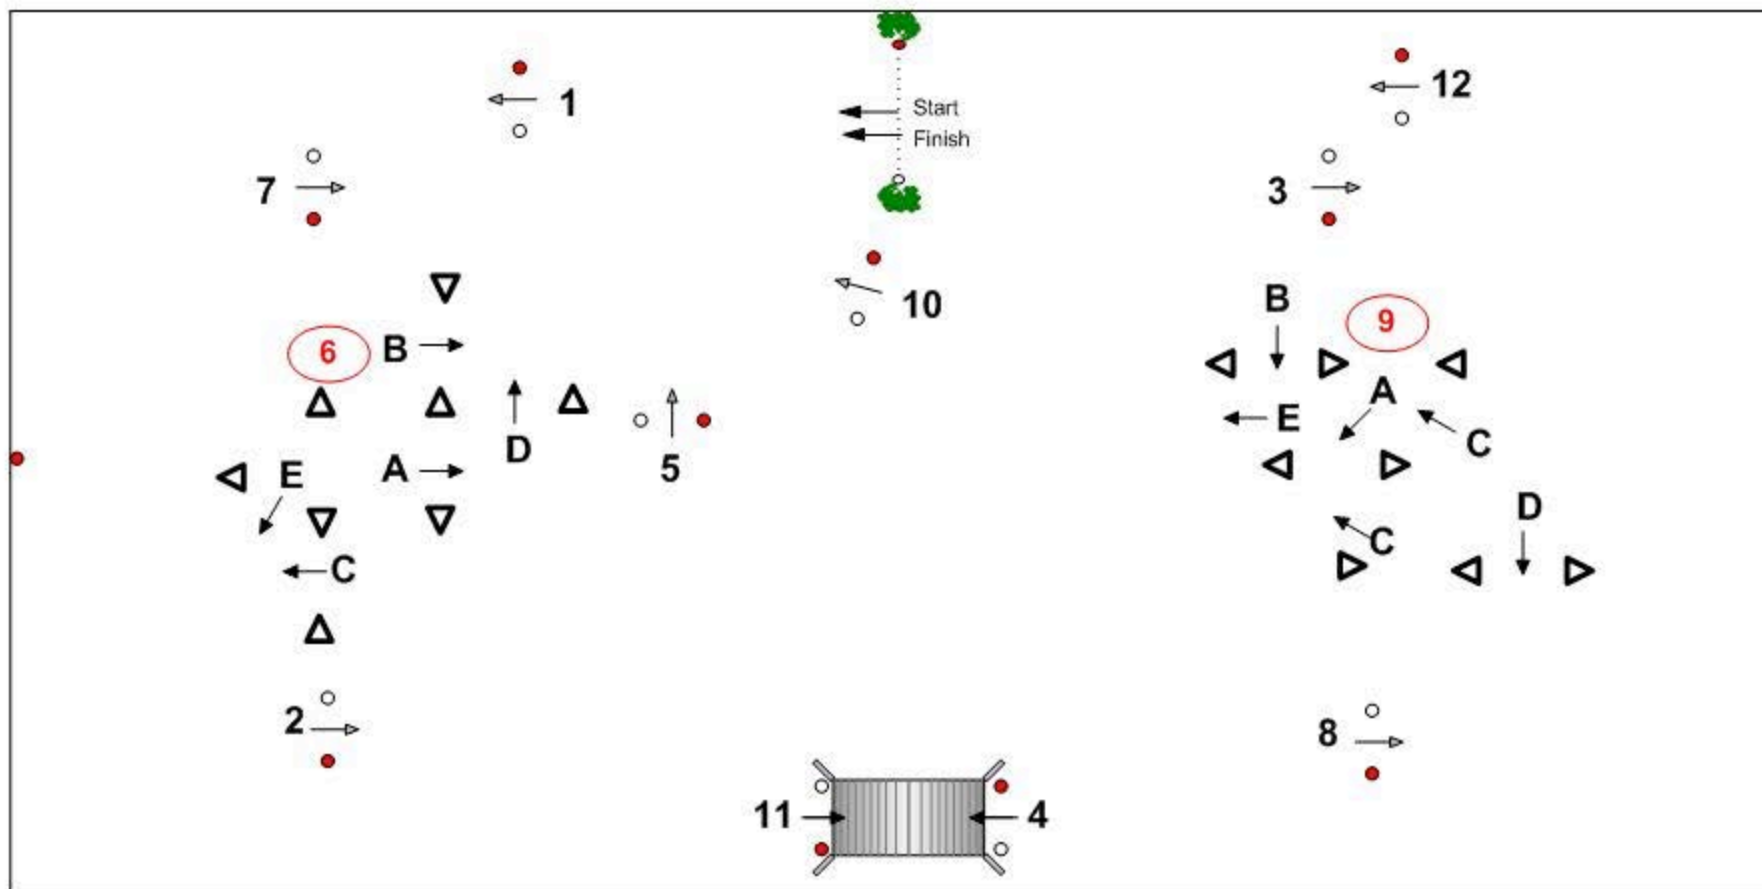

Class No.:	Four-in-Hand	International Competition	Competition against the clock	2013.febr.08 – 09.	Start
Speed:	230 m/min	Face: 190 cm	Time allowed:	170 sec	Penaliti sec: 5 sec
Obstacle:	12	Length: 650 m	Time limit:	340 sec	