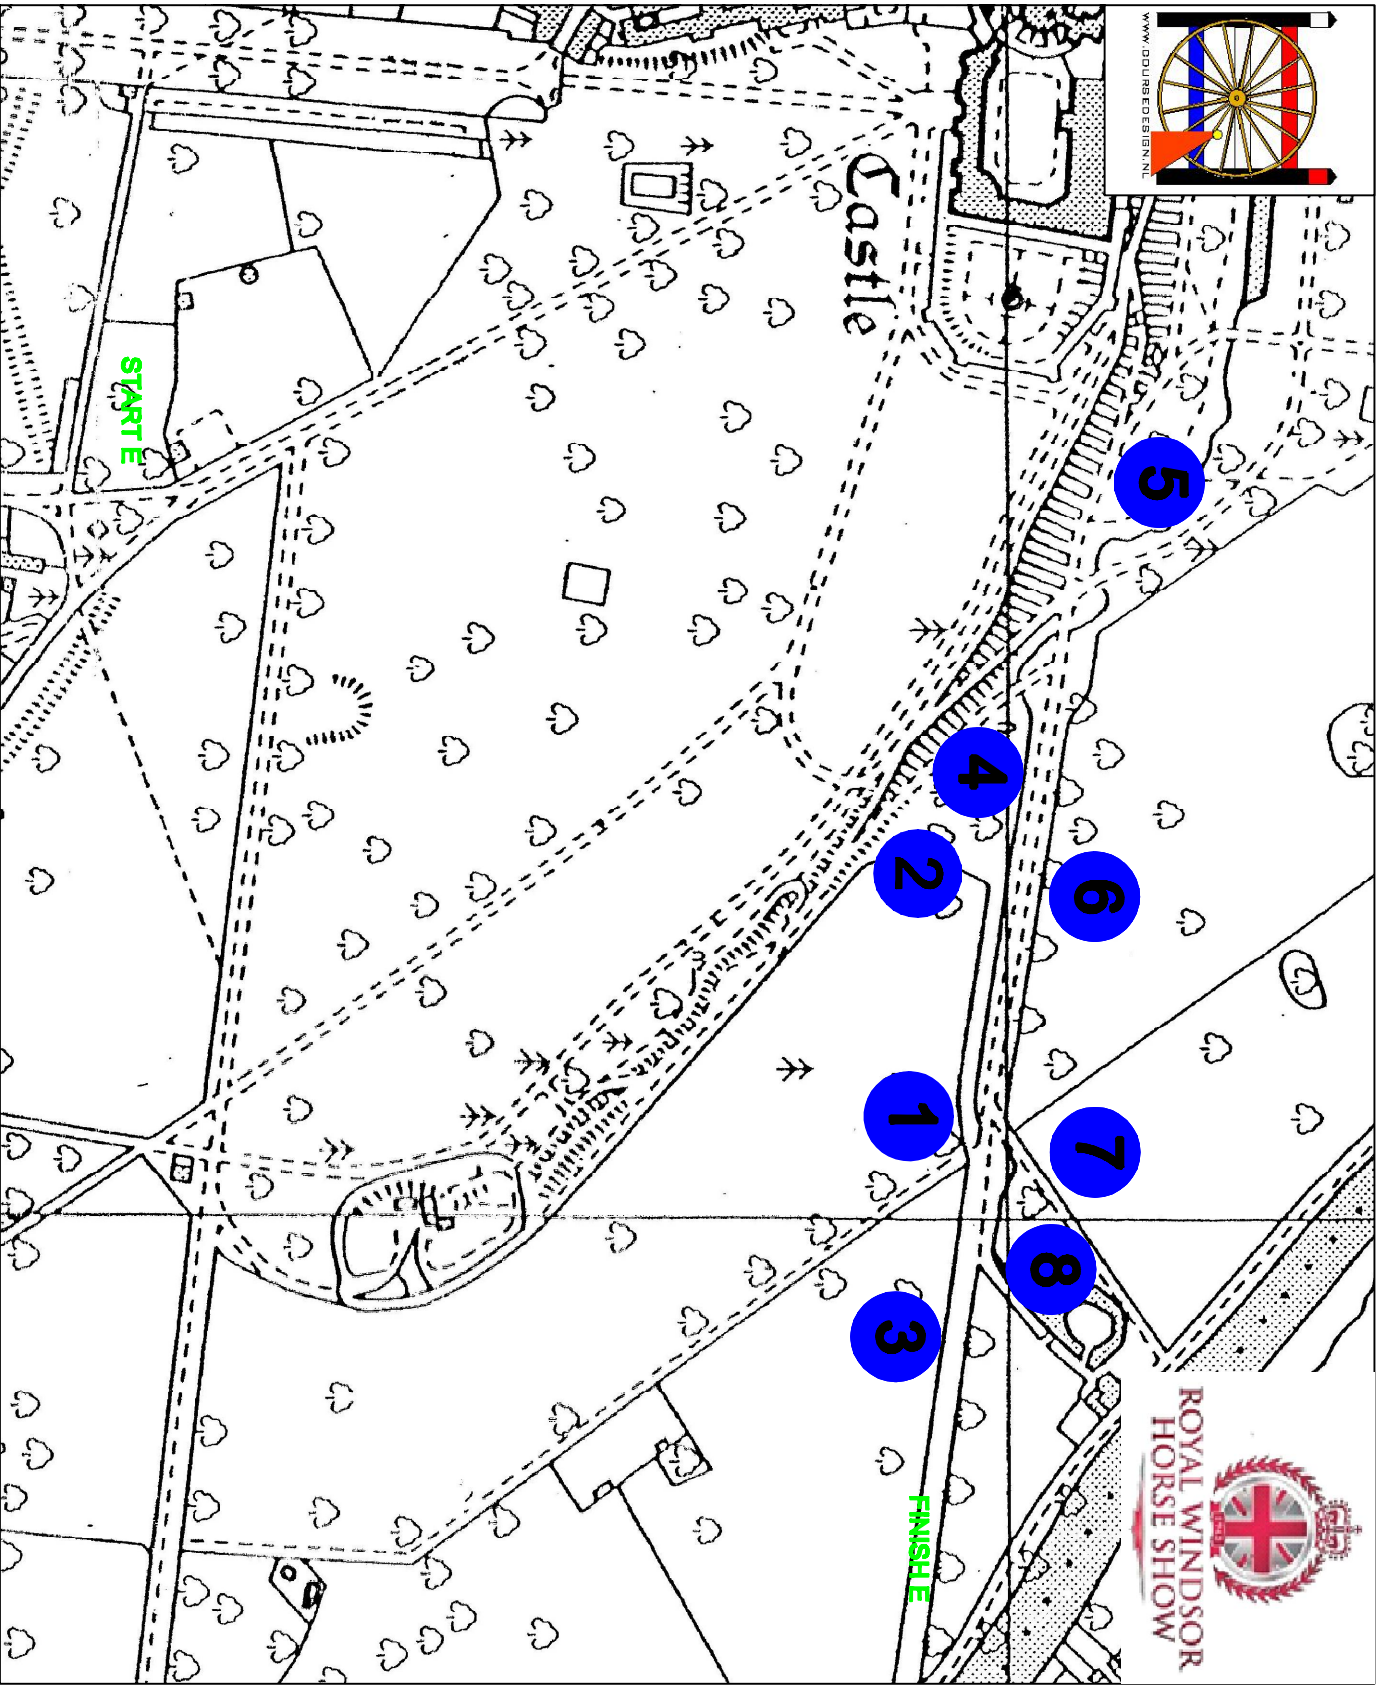

Royal Windsor Horse Show 2013 section E

1. The Long Walk 2013

KNOCK DOWN

Obs. number
1

2. The Great Park 2013

KNOCK DOWN

Obs. number
2

3. American Friends of Royal Windsor 2013

KNOCK DOWN

Obs. number
3

www.coursedesign.nl

www.Coursedesign.nl

IN/OUT

4. The Copper Horse 2013

KNOCK DOWN

Obs. number
4

5. St George's 2013

Obs. number
5

6. Land Rover Experience 2013

KNOCK DOWN

Obs. number
6

7. Gernadier Avenue 2013

KNOCK DOWN

Obs. number
7

IN

www.Coursedesign.nl

8. Land Rover Above and Beyond 2013

Obs. number
8